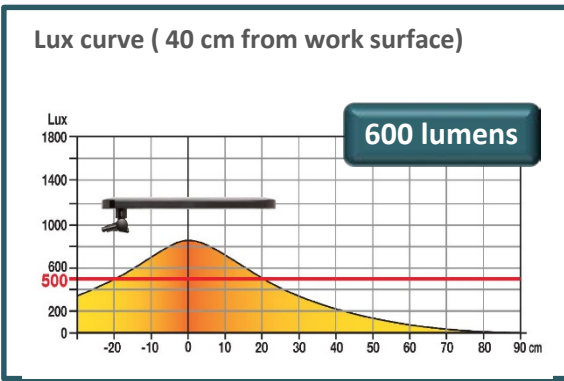

*Cannot be replaced

SAP no.	Colours	Energy Consumption KW/1000h	Lm	Lm/W	Colour T°	CRI	Source's lifetime*	Warranty	Net weight	EAN code
400033683	Black	7	600	90	3000 K	>80	40000h	2 years	2,88kg	3595560005796
400033684	Metal grey	7	600	90	3000K	>80	40000h	2 years	2,88kg	3595560005802