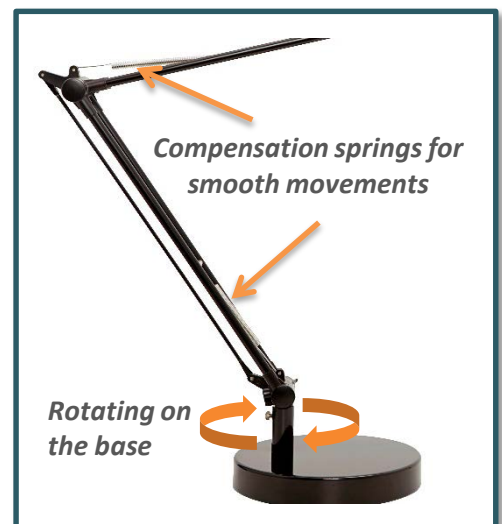

MAMBOLED

«MAMBOLED: a small investment for a very good lighting quality.»

MONEY-SAVING

At short and long term

Mamboled presents a lot of qualities:

- The cheapest lamp in the LED range
- A good luminous efficacy: 90 lm/w (= good lighting for a low consumption)
- Consumes twice less than a fluorescent lamp = real electricity cost-savings

QUALITATIVE

MAMBOLED provides a quality lighting: powerful and warm. It is equipped with a diffuser enabling a better sharing out of the light on the work surface.

MOVEMENTS

Qualité de finition

Its double articulated arm equipped with compensation springs allows very large and smooth movements. Its head is revolving in all directions. Supplied with base and clamp (maximum desk thickness: 45mm)

LED

UNILUX

DIMENSIONS

TECHNICAL FEATURES

Materials

Aluminium recyclable et ABS

Source

LED built-in*: rated power 6,5W