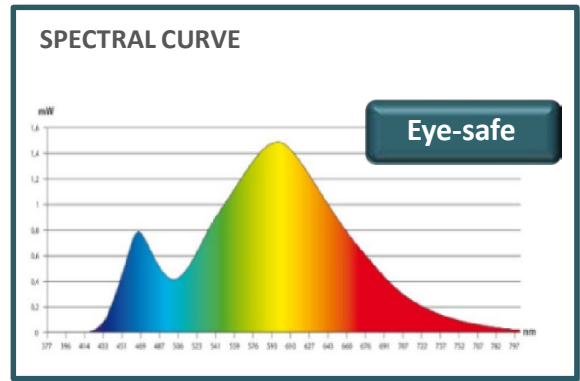

*Cannot be replaced

SAP no.	Colours	Energy Consumption KW/1000h	Lm	Lm/W	Colour T°	CRI	Source's lifetime*	Warranty	Net weight	EAN code
400033683	Black	7	600	90	3000 K	>80	40000h	2 years	2,88kg	3595560005796
400033684	Metal grey	7	600	90	3000K	>80	40000h	2 years	2,88kg	3595560005802

* Luminous efficacy based on the rated power of the source