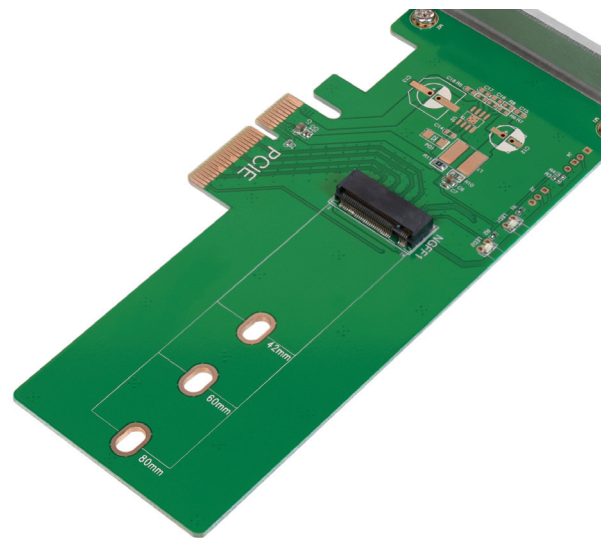

LogiLink®

PCIe to M.2 PCIe SSD Adapter

For PCIe NVMe SSD

Art. No.: PC0084

PC0084 is an easy and discreet way to expand the overall storage capacity of your desktop PC or server with M.2 SSD through PCIe slot.

Features:

- » Converts M.2 PCIe NVMe (M Key) interface to PCIe 3.0 x4 interface (PCIe 2.0 Compatible)
- » Supports M.2 (NGFF) SSD: 22*42mm, 22*60mm, 22*80mm
- » LED indicates power and data transfer status
- » Supports Windows, MAC OS and Linux

Package Contents:

- » 1 x PCI Express Card
- » 1 x Screw Package
- » 1 x Screwdriver
- » 1 x User Manual

Package Information:

- » Packing Dimension: 174 x 140 x 38mm
- » Packing Weight: 0.115kg
- » Carton Dimension: 400 x 300 x 365mm
- » Carton Q'ty: 40pcs
- » Carton Weight: 5kg