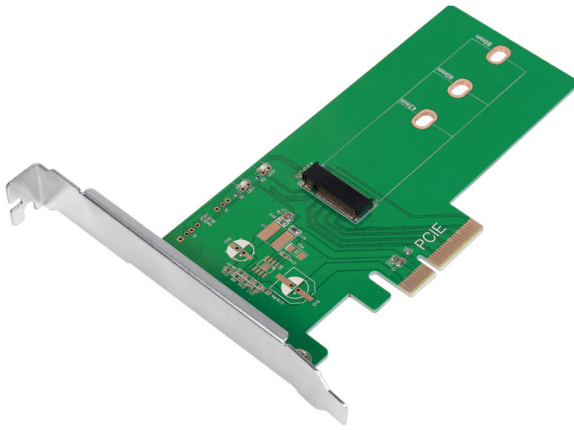

LogiLink®

PCIe to M.2 PCIe SSD Adapter

For PCIe NVMe SSD

Art. No.: PC0084

PC0084 is an easy and discreet way to expand the overall storage capacity of your desktop PC or server with M.2 SSD through PCIe slot.

Features:

- » Converts M.2 PCIe NVMe (M Key) interface to PCIe 3.0 x4 interface (PCIe 2.0 Compatible)
- » Supports M.2 (NGFF) SSD: 22*42mm, 22*60mm, 22*80mm
- » LED indicates power and data transfer status
- » Supports Windows, MAC OS and Linux

Package Contents:

- » 1 x PCI Express Card
- » 1 x Screw Package
- » 1 x Screwdriver
- » 1 x User Manual

Package Information:

- » Packing Dimension: 174 x 140 x 38mm
- » Packing Weight: 0.115kg
- » Carton Dimension: 400 x 300 x 365mm
- » Carton Q'ty: 40pcs
- » Carton Weight: 5kg