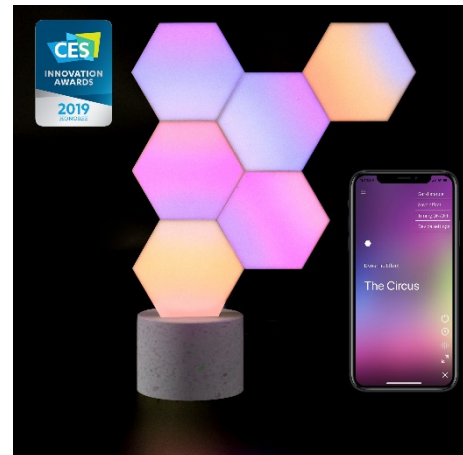

Cololight PRO

Smart Home RGB LED lighting system with expandable modules for individual design

Whether as relaxing mood light in the living room, exciting party lighting at the bar or as colorful gaming lighting next to the PC or console - the varied lighting is a real eye-catcher for almost any purpose.

Thanks to the innovative plug-in system based on the modular principle, you are completely free in your design. The Cololight Stone Set is an exciting 6pcs LED Set which you can expand it at any time with additional extensions. The large stone base serves as a stylish holder making it easy to place the LED modules anywhere in your home.

Smart app control

Quiet simple colors, exciting color changes, exciting special effects or even whole color motifs such as a Christmas tree, an hourglass, a dancing rainbow effect - with the app control you have unlimited design possibilities but also many prefabricated scenes as an alternative.