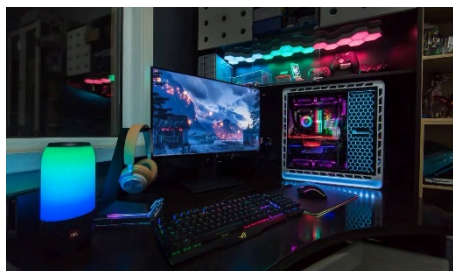

Cololight PRO

Smart Home RGB LED lighting system with expandable modules for individual design

Whether as relaxing mood light in the living room, exciting party lighting at the bar or as colorful gaming lighting next to the PC or console - the varied lighting is a real eye-catcher for almost any purpose.

Thanks to the innovative plug-in system based on the modular principle, you are completely free in your design. The Cololight Stone Set is an exciting 6pcs LED Set which you can expand it at any time with additional extensions. The large stone base serves as a stylish holder making it easy to place the LED modules anywhere in your home.

Smart app control

Quiet simple colors, exciting color changes, exciting special effects or even whole color motifs such as a Christmas tree, an hourglass, a dancing rainbow effect - with the app control you have unlimited design possibilities but also many prefabricated scenes as an alternative.