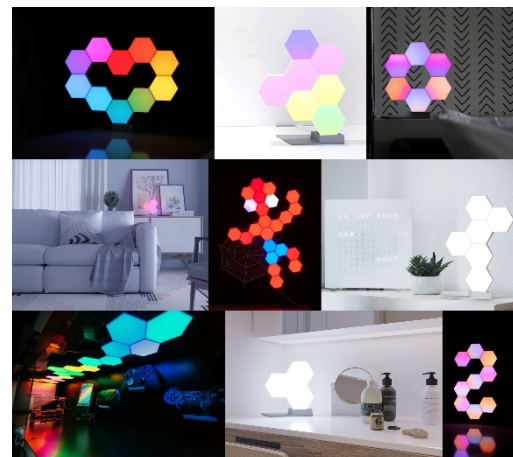

Smart app control

Quiet simple colors, exciting color changes, exciting special effects or even whole color motifs such as a Christmas tree, an hourglass, a dancing rainbow effect - with the app control you have unlimited design possibilities but also many prefabricated scenes as an alternative.

Music and light go together like lightning and thunder. That's why every Cololight offers an extensive party mode. The light literally dances to the beat of the music. Whether it's smooth color changes, fast flashing or fast transitions, you can customise the music mode to suit your taste!

Cololight can be easily integrated into existing WLAN networks and can then be operated with a smartphone on the move or via voice control through Amazon Alexa or Google Home. Alternatively, the light can also be controlled at the touch of a button, without a WLAN or smartphone connection.