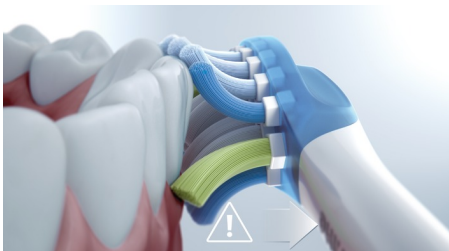

Built-in pressure sensor

You might not notice if you're brushing too hard, but your DiamondClean 9000 will. If you need to ease up, the toothbrush will make a pulsing sound. It's a reminder to let your brush head do the work. 7 out of 10 people found this feature helped them become a better brusher.