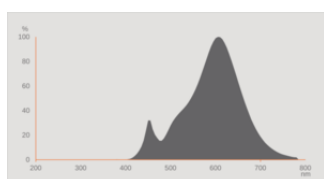

### Photometrical data

Light color (designation)	Warm White
Lumen main.fact.at end of nom.life time	0.70
Standard deviation of color matching	$\leq 6$ sdcn
Nominal luminous flux	806 lm
Luminous flux	806 lm
Luminous efficacy	134 lm/W
Color temperature	2700 K
Color rendering index Ra	80
Flickering metric (Pst LM)	1.0
Stroboscope effect metric (SVM)	0.9