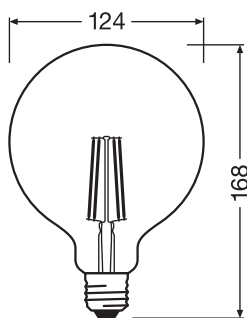

### Photometrical data

Light color (designation)	Warm White
Lumen main.fact.at end of nom.life time	0.70
Standard deviation of color matching	$\leq 6$ sdcn
Nominal luminous flux	806 lm
Luminous flux	806 lm
Luminous efficacy	134 lm/W
Color temperature	2700 K
Color rendering index Ra	80
Flickering metric (Pst LM)	1.0
Stroboscope effect metric (SVM)	0.9

### Light technical data

Beam angle	300 °
Starting time	< 0.5 s

### Dimensions & Weight

Product weight	85.00 g
Diameter	124.00 mm
Length	168.00 mm
Width	124.00 mm
Height	124.00 mm
Outer bulb [PICOS]	G125