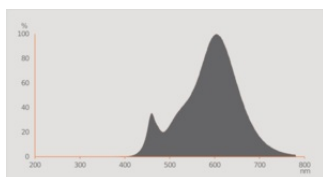

Photometrical data

Light color (designation)	Tunable White
Lumen main.fact.at end of nom.life time	0.70
Standard deviation of color matching	≤ 6 sdcn
Nominal luminous flux	470 lm
Luminous flux	470 lm
Luminous efficacy	95 lm/W
Adjustable color temperature	2700...6500 K
Color temperature	2700...6500 K
Color rendering index Ra	80
Flickering metric (Pst LM)	1.0
Stroboscope effect metric (SVM)	0.9

Light technical data

Beam angle	180 °
------------	-------

Dimensions & Weight

Product weight	32.00 g
Diameter	46.50 mm
Length	89.50 mm
Width	46.50 mm
Height	46.50 mm
Outer bulb [PICOS]	P46

Lifespan

Lifespan	20000 h
Lumen maintenance at end of serv	0.70