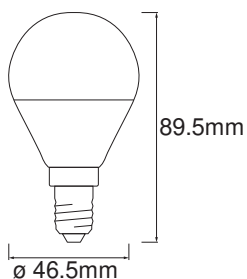

Photometrical data

Light color (designation)	Tunable White
Lumen main.fact.at end of nom.life time	0.70
Standard deviation of color matching	≤ 6 sdcn
Nominal luminous flux	470 lm
Luminous flux	470 lm
Luminous efficacy	95 lm/W
Adjustable color temperature	2700...6500 K
Color temperature	2700...6500 K
Color rendering index Ra	80
Flickering metric (Pst LM)	1.0
Stroboscope effect metric (SVM)	0.9

Light technical data

Beam angle	180 °
------------	-------

Dimensions & Weight

Product weight	32.00 g
Diameter	46.50 mm
Length	89.50 mm
Width	46.50 mm
Height	46.50 mm
Outer bulb [PICOS]	P46

Lifespan

Lifespan	20000 h
Lumen maintenance at end of serv	0.70