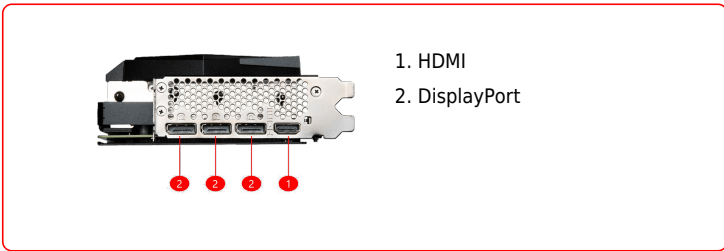

SPECIFICATIONS

CONNECTIONS

FEATURES

TRI FROZR 2

TRI FROZR 2 offers the perfect balance between cool temperatures and quiet fans during endless gaming sessions.

TORX FAN 4.0

A masterpiece of teamwork, fan blades work in pairs to create unprecedented levels of focused air pressure.

Airflow Control

Don't sweat it, Airflow Control guides the air to exactly where it needs to be for maximum cooling.

Core Pipe

Precision-machined heat pipes ensure max contact and spread heat along the full length of the heatsink.

Metal Backplate

Thermal pads under the sturdy metal backplate provide additional cooling while the flow-through ventilation reduces trapped heat.

Zero Frozr

Zero Frozr is the calm before the storm, keeping fans still and maintaining silence until cooling is needed.