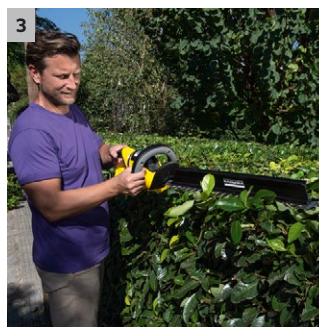

## HGE 36-60 Battery Set

Satisfies any requirement: the powerful battery-powered hedge trimmer HGE 36-60 Battery Set with rotating handle and two-level speed control. Battery and fast charger included.

### 1 Two-step speed control

- Depending on the application, users can choose between maximum speed and maximum power.
- Level 1: high speed. Ideal for precise contour cuts.

### 3 Hedge broom

- Conveniently sweeps the hedge cuttings which would normally fall into the hedge along the ground in front of the user.

### 4 Saw function

- Particularly practical for hedges with occasional thicker branches.