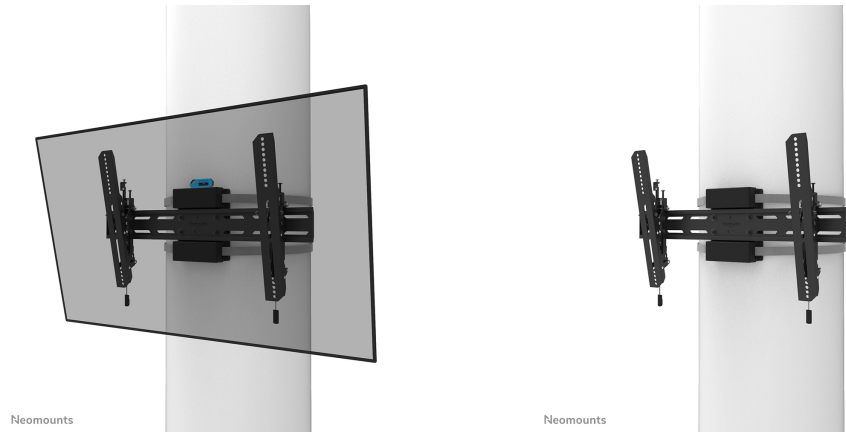

#### FUNCTIONALITY

Type	Tilt
Height	42,5 cm
Width	68,4 cm
Depth	6,9 cm
Tilt (degrees)	+12°, -0°
Rotate (degrees)	+3°, -3°
Adjustment type	Manual Micro adjustment
Lockable	Lockable - Lock included

### Neomounts Select WL35S-910BL16 tiltable pillar mount for 40-75" screens - Black

The Neomounts Select WL35S-910BL16 is a tiltable pillar mount for screens up to 75" with a maximum weight capacity of 50 kg. The versatile tilt (12°) technology allows you to create the optimum viewing angle. The mount is suitable for Ø25-100 cm cylinder, square and rectangular pillars. Individual bracket height and level adjustment are available for the perfect installation.

The WL35S-910BL16 has a depth of 6,9 cm and is suitable for screens that meet VESA hole pattern 100x100 to 600x400 mm. It is possible to lock the mount using the included anti-theft screw or a padlock (not included).

The mount features a nifty magnetic pull & release system, that allows you to attach the TV in a wink of an eye and secure the TV in safe and solid manner. Afterwards, the pull & release straps can be easily hidden behind the screen by clicking the magnet to the mount. The ratchet clamp ensures easy installation, as well as the separate magnetic spirit level tool that is included.