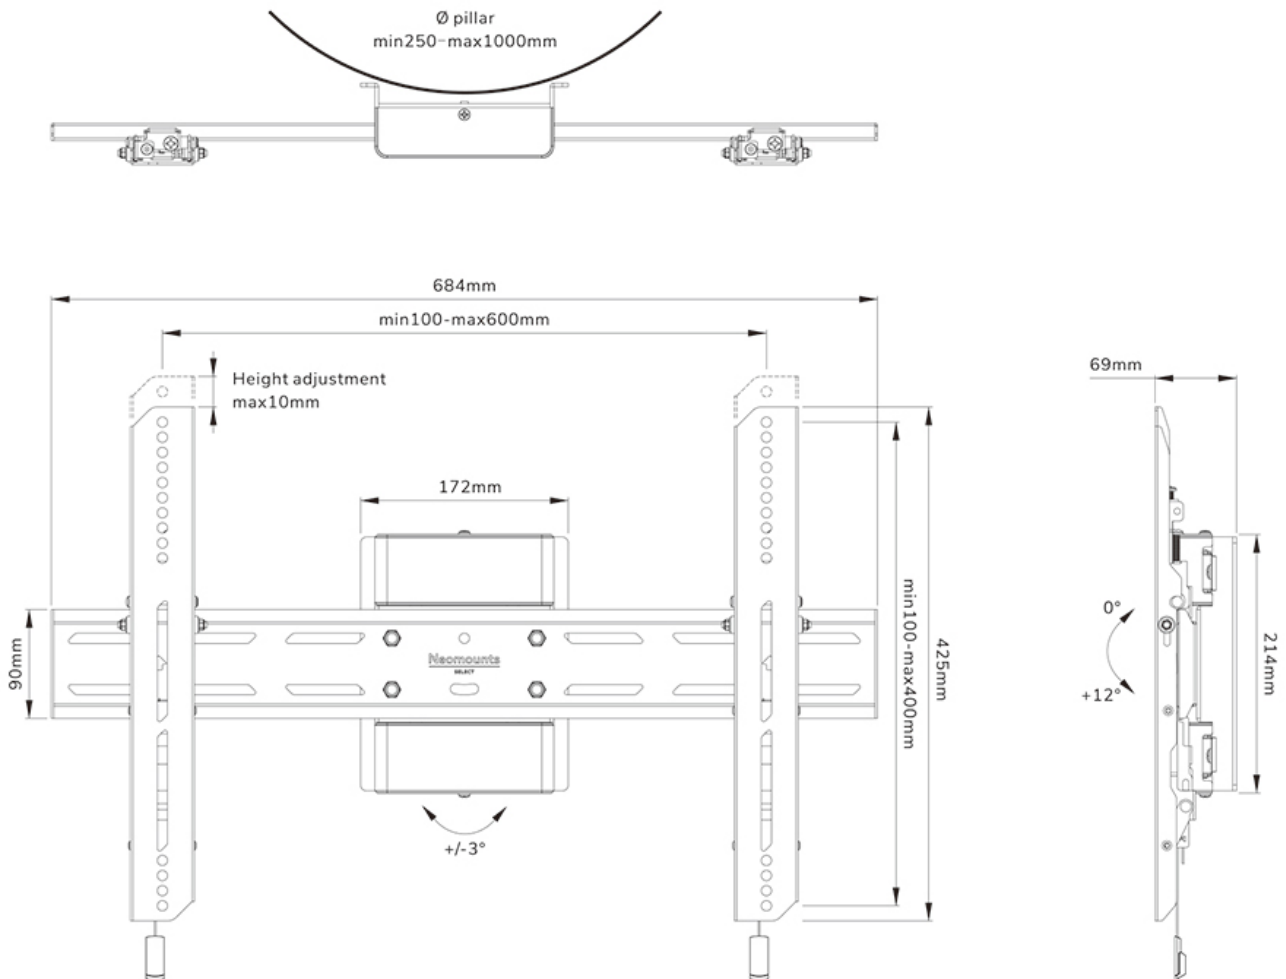

WL35S-910BL16

NEOMOUNTS SELECT TV PILLAR MOUNT

Neomounts