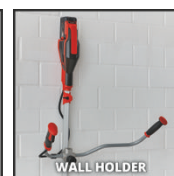

Technical Data

- Voltage	18 V
- Max. speed	7500 min⁻¹
- Knife type	3-teeth blade
- Cutting width (knife)	20 cm
- Spool type	Single line
- Cutting width (spool)	30 cm
- Thread length	8 m
- Thread diameter	2 mm
- Readjustment of thread	Tipp automatic

AGILLO

Logistic Data

- Product weight (kg)	6.45
- Gross weight (kg)	8.85
- Dimensions single packaging	323 x 165 x 1115 mm
- Pieces per export carton	3 Pieces
- Gross weight of export carton	27 kg
- Dimensions export carton	1140 x 500 x 340 mm
- Container quantity (20"/40"/40"HC)	426 | 882 | 1026