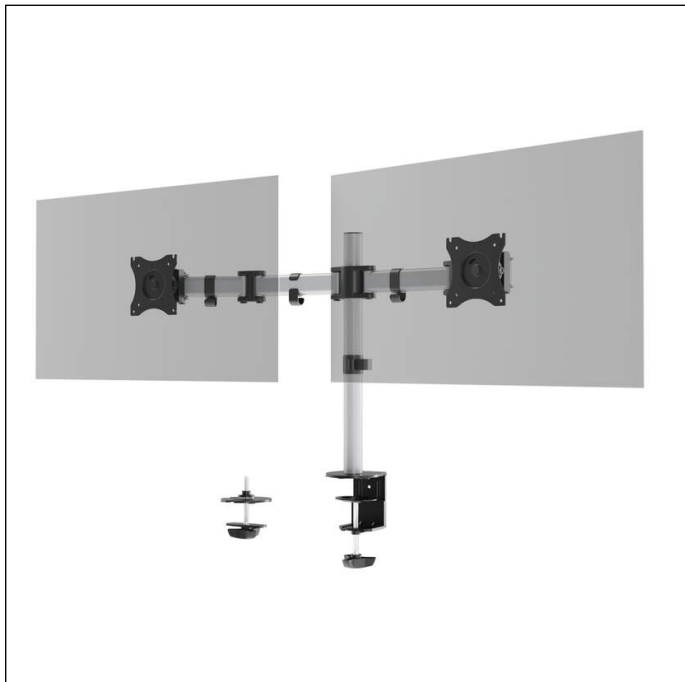

Monitor Mount SELECT for 2 screens, desk mount

Article number	509523	Sales unit quantity	1 piece
Colour	silver	Sales unit EAN	4005546734996
Packaging unit	1 piece	Packing weight (gross)	5256 G
Base EAN	4005546734996	Country of origin	CN

Product description

- Monitor mount for 2 screens including individual mounting option by bolt-through fixing and table clamp
- Height, tilt and position of the monitor can be adjusted easily and individually to facilitate ergonomic working
- Can be rotated 360° for working in portrait or landscape mode
- The arms can be flexibly extended to 36 cm by three joints and swiveled up to 180 °
- Stepless height adjustment of the screens on a 45 cm high column
- Universal VESA mount (75 x 75 mm or 100 x 100 mm)
- For standard monitors up to 27" and up to 8 kg
- Cable management: The monitor cable is guided along the monitor mount by clamps, thus protecting against cable breakage

Product features

Outer width (mm)	843
Outer height (mm)	549
Outer depth/length	100 mm
Filling quantity/Filling quantity for	2 Monitor(s)
Brand	DURABLE

Monitor Mount SELECT for 2 screens, desk mount

Display Size Monitor	33 cm (13") - 68,6 cm (27")
Display rotatable [°]	180
Adjustable display which can be locked in place	Yes
Monitor swivel range	90° horizontal
Monitor Infinitely variable inclination	+45°/-45°
Movement capability	rotates, tilts, pivots, adjustable height, slidable
Table thickness/pin diameter	10 - 88 mm
Cabel Management	Yes
Max. load capacity	each 8 kg
VESA standard	75 x 75 mm, 100 x 100 mm
Base/mount type	Table clamp, Table pin