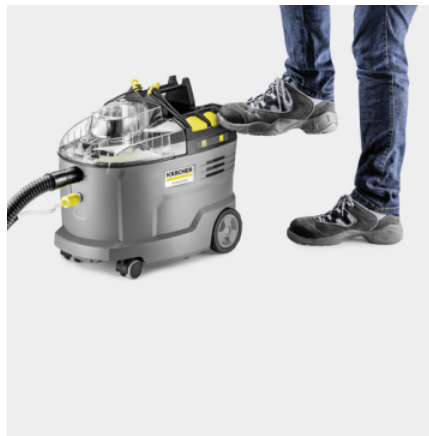

- Unlimited operating radius thanks to the powerful battery
- Ergonomically designed and extra-short upholstery nozzle
- Extremely sturdy yet easy to use

Technical data

EAN code		4054278680750
Battery platform		36 V battery platform
Area performance	m ² /h	12 - 18
Tank of fresh/dirty water	l	9 / 7
Air flow	l/s	57
Vacuum	kPa	15
Spray volume	l/min	0.5
Spray pressure	MPa	0.16 - 0.22
Turbine capacity	W	550
Pump capacity	W	4
Rated input power	W	575
Sound pressure level	dB(A)	70
Standard accessory ID		ID 32
Number of batteries required	piece(s)	1
Runtime per battery charging	min	35 (7.5 Ah) / 27 (6.0 Ah)
Battery charging time with fast charger 80%/100%	min	58 / 81
Charging current	A	6
Power supply for battery charger	V / Hz	100 - 240 / 50 - 60
Weight without accessories	kg	7.6
Weight incl. packaging	kg	11.2
Dimensions (L x W x H)	mm	540 x 332 x 460

Equipment

Variant		Battery and charger not included
Spray vacuum hose (m)	m	2.5
Hose transport lock		■
Motor protection filters		■
Fresh water filter		■
Short upholstery nozzle		■
Integrated accessory storage		■
Storage compartment for cleaning agent tabs		■
Removable 2-in-1 container		■
Detergent		RM 760 tabs / 2 Tablets

■ Included in the scope of supply.

Powerful Kärcher Battery Power+ 36V battery

- Cordless freedom of movement.
- Real Time Technology with LCD battery display: remaining running time, remaining charging time and battery capacity.
- Compatible with all machines from the 36 V Kärcher Battery Power+ battery platform.

Durable, robust machine design

- Long service life ensures high efficiency.
- Robust and hard-wearing diaphragm pump.
- Two large buttons operated by hand or foot for convenience.

Ergonomically designed and extra-short upholstery nozzle