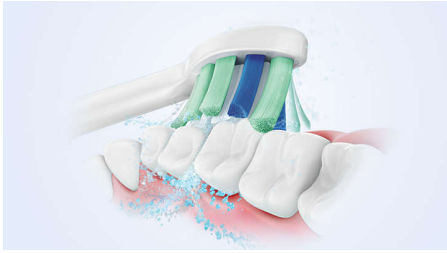

Easy transition to Sonicare

- Easy-Start to ease the transition

Protects your gums

- Built-in pressure sensor protects your teeth and gums

Provides superior clean

- Up to 3 x better plaque removal vs. a manual toothbrush*
- Our unique technology brings you a powerful yet gentle clean

Highlights

Advanced Sonicare Technology

Powerful bristle vibrations drive microbubbles deep between your teeth and along your gum line for a refreshing experience. You will get two months' worth of manual brushing in just 2 minutes.** 31,000 brush strokes per minute gently clean your teeth, break up plaque and sweep it away for an exceptional daily clean.

Removes plaque 3 x better*

The Sonicare electric toothbrush with advanced sonicare technology is clinically proven to remove plaque up to 3 X better* than a manual toothbrush. It removes plaque from your teeth and along the gum line while protecting your gums.

Protects your gums

Built-in pressure sensor automatically detects the pressure you apply, warns you and reduces the toothbrush vibrations automatically to help protect your gums. The toothbrush will make a pulsing sound as a reminder to ease off the pressure. 7 out of 10 people found this feature helped them become better brushers.