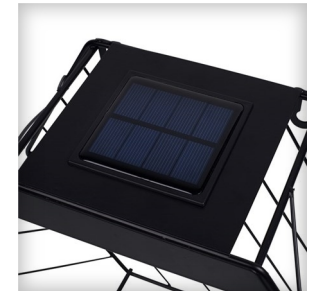

OSL-50013

LED solar planter wall light

28 x 10.5 x 25.5 cm

This solar wall planter is the perfect decorative wall light for in your garden or conservatory. Highlight you prize-winning plants or decorations. With its day/night sensor it will automatically light up once it senses that it has become dark.

Main material	Steel
Indoor/Outdoor	Outdoor
Power supply	Solar
Bulb included	No
Sensor type	Day & Night
Battery capacity	800 mAh
Operating time up to	8
Luminous flux nominal useful	8 lm
Light colour	Warm white
IP rating	IP44