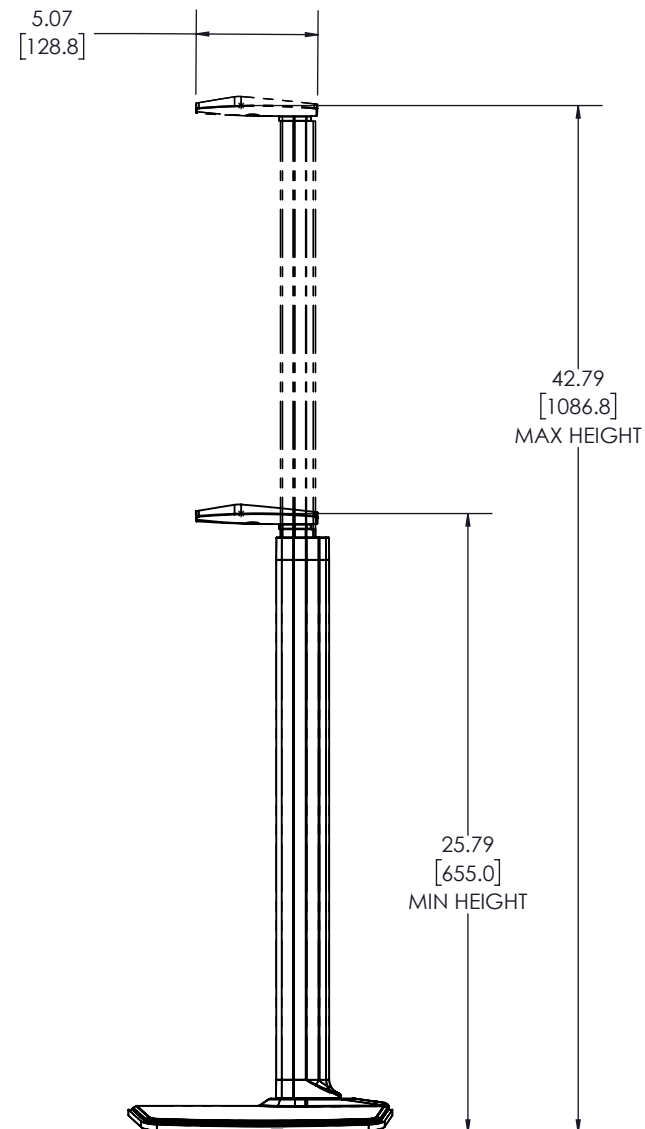

### TOP VIEW

### FRONT VIEW

### SIDE VIEW

# ADJUSTABLE HEIGHT SPEAKER STAND LARGE 6805-002472-XXX