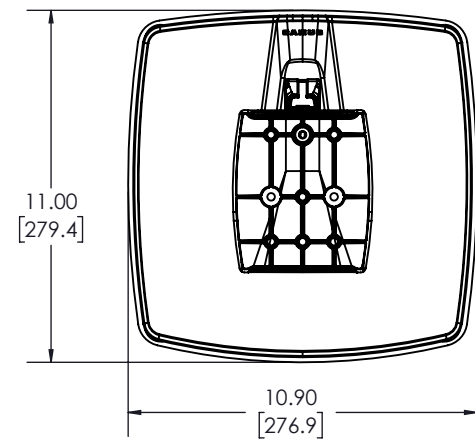

### TOP VIEW

## ADJUSTABLE HEIGHT SPEAKER STAND LARGE 6805-002472-XXX

THE INFORMATION AND DESIGNS CONTAINED IN THIS DRAWING ARE CONFIDENTIAL AND THE PROPRIETARY PROPERTY OF LEGRAND | AV. NEITHER THIS DESIGN NOR ANY INFORMATION CONTAINED IN THIS DRAWING MAY BE REPRODUCED OR DISCLOSED TO OTHERS WITHOUT THE EXPRESS WRITTEN CONSENT OF LEGRAND | AV.  
本图纸所包含的信息和设计均系 LEGRAND | AV 机密和知识产权。本图纸包含的设计和信息未经 LEGRAND | AV 书面同意均不得复制或泄露给他人。

### FRONT VIEW

### SIDE VIEW