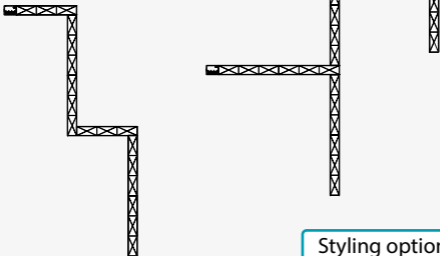


Smart Wi-Fi LED Wall Light

Nedis SmartLife

Installation

WIFILW06RGB

Scan the QR code for more information about your
Nedis product or go to: ned.is/wifilw06rgb

1

Styling options

2