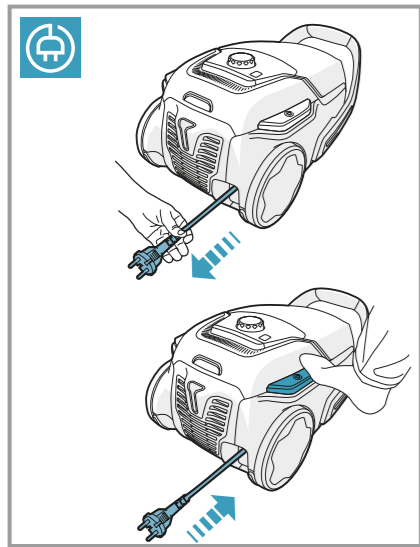

* Certain models only | Suivant les modèles | بعض الموديلات فقط | Само определени модели | Pouze u některých modelů | Nur bestimmte Modelle | Kun på visse modeller | Ainult kindlad mudelid | Solo algunos modelos | فقط برای بعضی مدلها | Vain tietyt mallit | Ορισμένα μόνο μοντέλα | Samo određeni modeli | Csak egyes típusoknál | Solo per alcuni modelli | Tik tam tikriems modeliams | Tikai noteiktiem modeļiem | Alleen bepaalde modellen | Kun enkelte modeller | Tyko niektóre modele | Solo alguns modelos | Doar pentru anumite modele | Только отдельные модели | Bara vissa modeller | Le določeni modeli | Len určité modely | Само код одређених модела | Yalnızca bazı modellerde | Залежно від моделі

electrolux.com/shop

Ref: EF54
9000843053

Ref: EFH12W
9001951194

Ref: EFS1W
9001677682