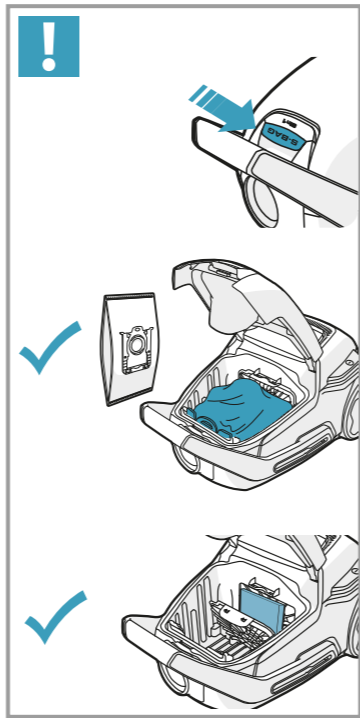

* Certain models only | Suivant les modèles | بعض الموديلات فقط | Само определени модели | Pouze u některých modelů | Nur bestimmte Modelle | Kun på visse modeller | Ainult kindlad mudelid | Solo algunos modelos | فقط برای بعضی مدلها | Vain tietyt mallit | Ορισμένα μόνο μοντέλα | Samo određeni modeli | Csak egyes típusoknál | Solo per alcuni modelli | Tik tam tikriems modeliams | Tikai noteiktiem modeļiem | Alleen bepaalde modellen | Kun enkelte modeller | Tyko niektóre modele | Solo alguns modelos | Doar pentru anumite modele | Только отдельные модели | Bara vissa modeller | Le določeni modeli | Len určité modely | Само код одређених модела | Yalnızca bazı modellerde | Залежно від моделі

electrolux.com/shop

Ref: EF54
9000843053

Ref: EFH12W
9001951194

Ref: EFS1W
9001677682