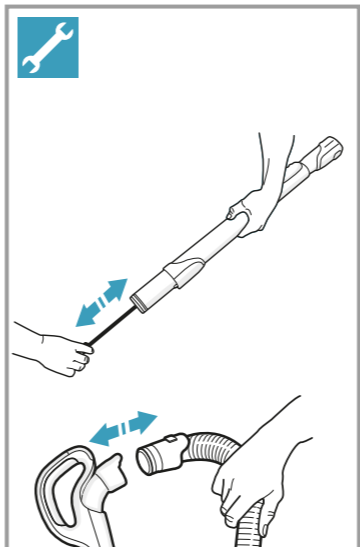

* Certain models only | Suivant les modèles | بعض الموديلات فقط | Само определени модели | Pouze u některých modelů | Nur bestimmte Modelle | Kun på visse modeller | Ainult kindlad mudelid | Solo algunos modelos | فقط برای بعضی مدلها | Vain tietyt mallit | Ορισμένα μόνο μοντέλα | Samo određeni modeli | Csak egyes típusoknál | Solo per alcuni modelli | Tik tam tikriems modeliams | Tikai noteiktiem modeļiem | Alleen bepaalde modellen | Kun enkelte modeller | Tyko niektóre modele | Solo alguns modelos | Doar pentru anumite modele | Только отдельные модели | Bara vissa modeller | Le določeni modeli | Len určité modely | Само код одређених модела | Yalnızca bazı modellerde | Залежно від моделі

electrolux.com/shop

Ref: EF54
9000843053

Ref: EFH12W
9001951194

Ref: EFS1W
9001677682