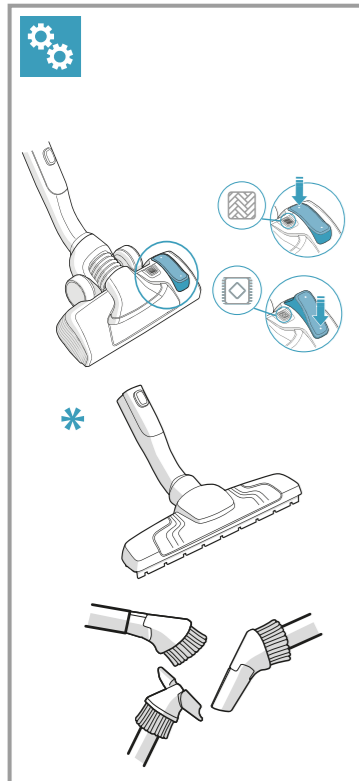

* Certain models only | Suivant les modèles | بعض الموديلات فقط | Само определени модели | Pouze u některých modelů | Nur bestimmte Modelle | Kun på visse modeller | Ainult kindlad mudelid | Solo algunos modelos | فقط برای بعضی مدلها | Vain tietyt mallit | Ορισμένα μόνο μοντέλα | Samo određeni modeli | Csak egyes típusoknál | Solo per alcuni modelli | Tik tam tikriems modeliams | Tikai noteiktiem modeļiem | Alleen bepaalde modellen | Kun enkelte modeller | Tyko niektóre modele | Solo alguns modelos | Doar pentru anumite modele | Только отдельные модели | Bara vissa modeller | Le določeni modeli | Len určité modely | Само код одређених модела | Yalnızca bazı modellerde | Залежно від моделі

electrolux.com/shop

Ref: EF54
9000843053

Ref: EFH12W
9001951194

Ref: EFS1W
9001677682