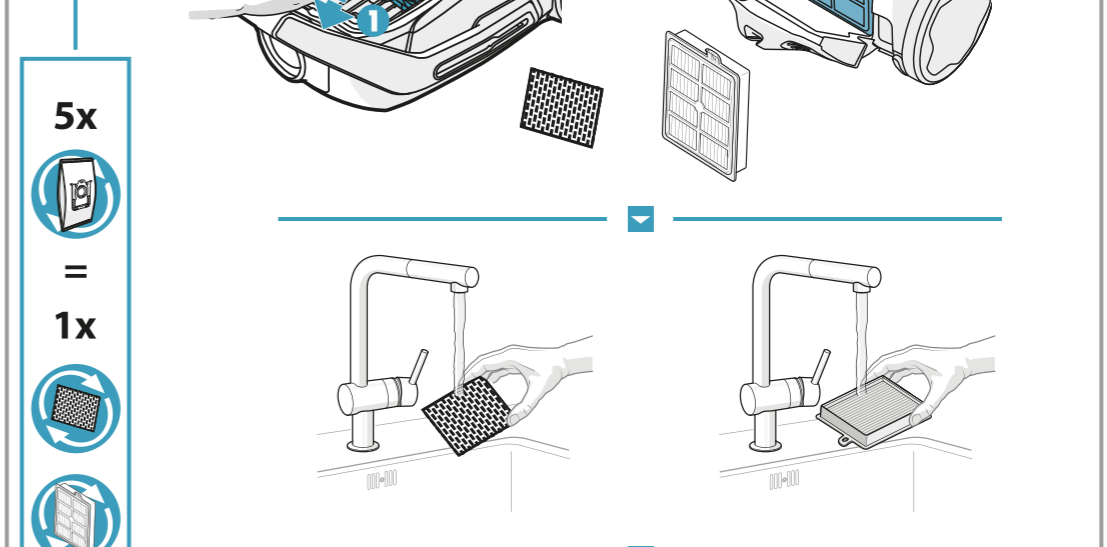

* Certain models only | Suivant les modèles | بعض الموديلات فقط | Само определени модели | Pouze u některých modelů | Nur bestimmte Modelle | Kun på visse modeller | Ainult kindlad mudelid | Solo algunos modelos | فقط برای بعضی مدلها | Vain tietyt mallit | Ορισμένα μόνο μοντέλα | Samo određeni modeli | Csak egyes típusoknál | Solo per alcuni modelli | Tik tam tikriems modeliams | Tikai noteiktiem modeļiem | Alleen bepaalde modellen | Kun enkelte modeller | Tyko niektóre modele | Solo alguns modelos | Doar pentru anumite modele | Только отдельные модели | Bara vissa modeller | Le določeni modeli | Len určité modely | Само код одређених модела | Yalnızca bazı modellerde | Залежно від моделі

electrolux.com/shop

Ref: EF54
9000843053

Ref: EFH12W
9001951194

Ref: EFS1W
9001677682