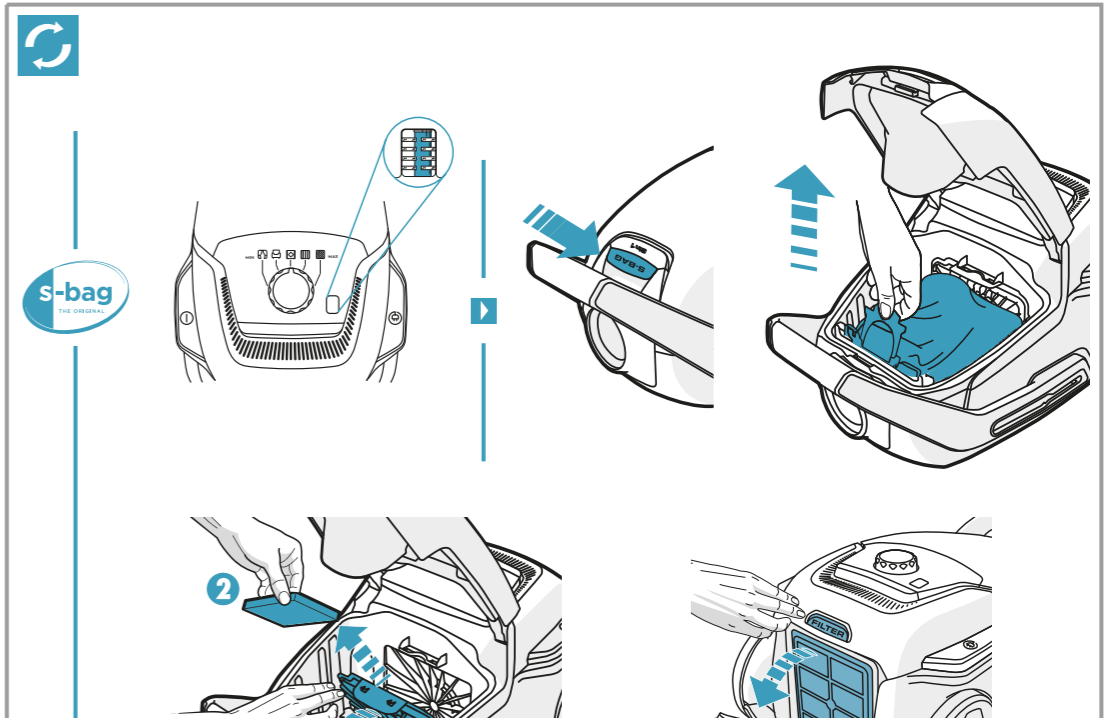

* Certain models only | Suivant les modèles | بعض الموديلات فقط | Само определени модели | Pouze u některých modelů | Nur bestimmte Modelle | Kun på visse modeller | Ainult kindlad mudelid | Solo algunos modelos | فقط برای بعضی مدلها | Vain tietyt mallit | Ορισμένα μόνο μοντέλα | Samo određeni modeli | Csak egyes típusoknál | Solo per alcuni modelli | Tik tam tikriems modeliams | Tikai noteiktiem modeļiem | Alleen bepaalde modellen | Kun enkelte modeller | Tyko niektóre modele | Solo alguns modelos | Doar pentru anumite modele | Только отдельные модели | Bara vissa modeller | Le določeni modeli | Len určité modely | Само код одређених модела | Yalnızca bazı modellerde | Залежно від моделі

electrolux.com/shop

Ref: EF54
9000843053

Ref: EFH12W
9001951194

Ref: EFS1W
9001677682