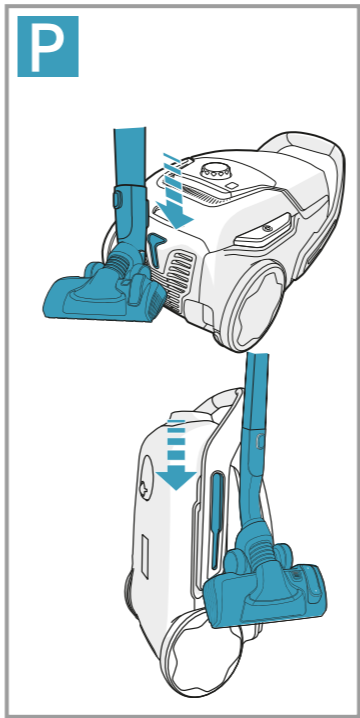

* Certain models only | Suivant les modèles | بعض الموديلات فقط | Само определени модели | Pouze u některých modelů | Nur bestimmte Modelle | Kun på visse modeller | Ainult kindlad mudelid | Solo algunos modelos | فقط برای بعضی مدلها | Vain tietyt mallit | Ορισμένα μόνο μοντέλα | Samo određeni modeli | Csak egyes típusoknál | Solo per alcuni modelli | Tik tam tikriems modeliams | Tikai noteiktiem modeļiem | Alleen bepaalde modellen | Kun enkelte modeller | Tyko niektóre modele | Solo alguns modelos | Doar pentru anumite modele | Только отдельные модели | Bara vissa modeller | Le določeni modeli | Len určité modely | Само код одређених модела | Yalnızca bazı modellerde | Залежно від моделі

electrolux.com/shop

Ref: EF54
9000843053

Ref: EFH12W
9001951194

Ref: EFS1W
9001677682