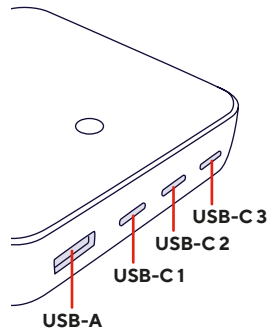

FAQ

WWW.TRUST.COM/25242/FAQ

Trust International BV - Laan van Barcelona 600 - 3317DD, Dordrecht, The Netherlands

©2024 Trust All rights reserved.

1.

2

Ports in use	USB-A	USB-C 1	USB-C 2	USB-C 3	Max output
1 port	18W				18W
		65W			65W
			100W		100W
				100W	100W
2 ports			35W	65W	100W
		35W		65W	100W
	18W			65W	83W
		65W	35W		100W
	18W		65W		83W
	7.5W	7.5W			15W
3 ports		20W	35W	45W	100W
	18W		35W	45W	98W
	7.5W	7.5W		65W	80W
	7.5W	7.5W	65W		80W
4 ports	7.5W	7.5W	35W	45W	95W