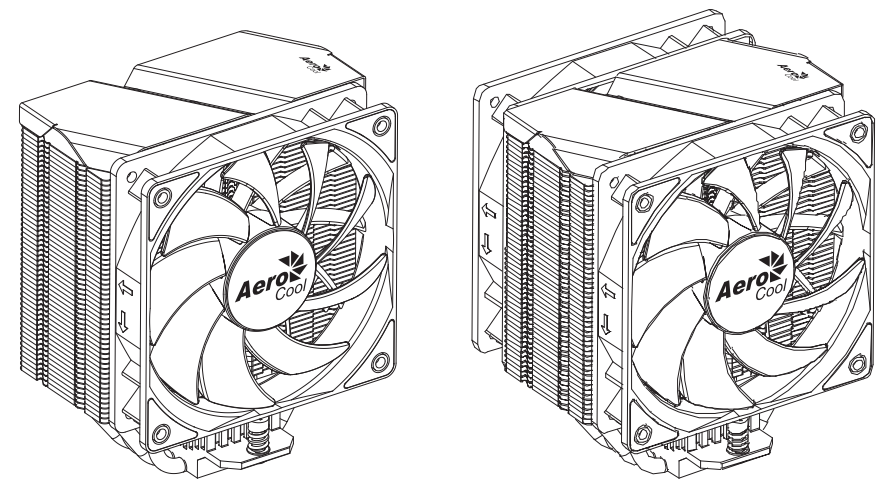

W:520mm x H:170mm
Front

Rime 4 / Rime 4 Dual

ARGB CPU AIR COOLER | PWM

RGB
ADDRESSABLE

Save Money. Cool Better.

Socket : LGA2066 / 2011 / 1700 / 1200 / 115X

Socket : AM5 / AM4

aerocool.io