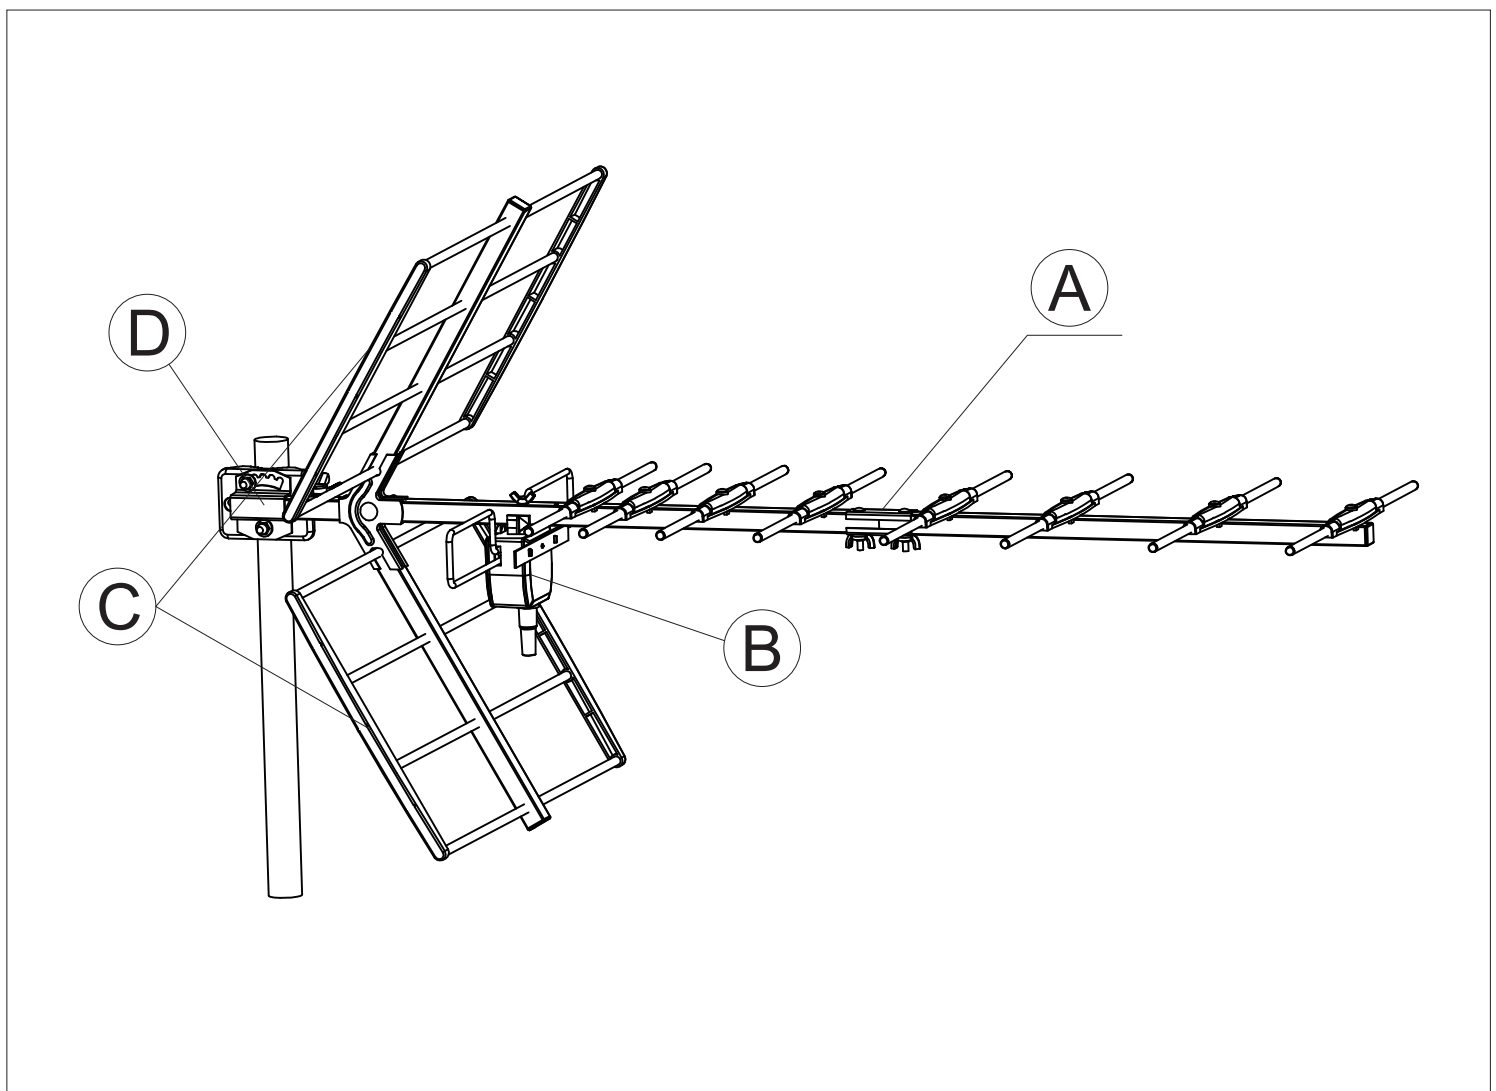

nedis

ANOR5100ME

TV Antenna UHF

Technical data:

Frequency Range	Channels	Impedance	No. of elements	Antenna Gain	Front-back ratio	Beam width H/V	Antenna Length
470~694 MHz	21-48	75 Ω	11	11-12dB	15-20dB	H34° / V40°	1006mm

Antenna connection:

nedis

Antenna connection: