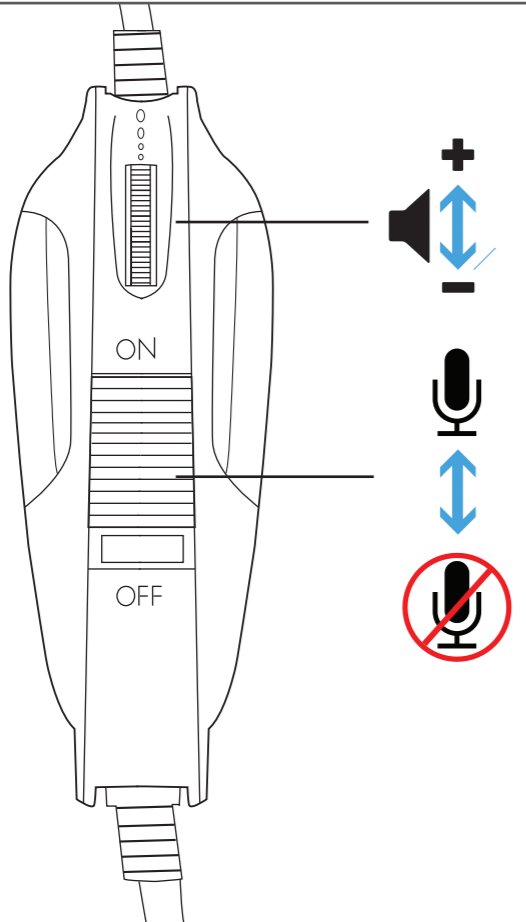

Trust

RAVU | GAMING HEADSET

www.trust.com/23250/faq

2.

PS4

LAPTOP

PC