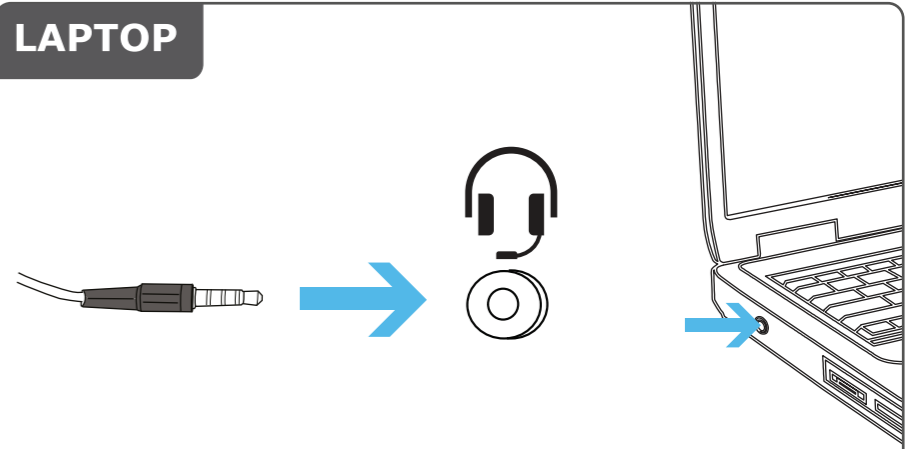

Trust

RAVU | GAMING HEADSET

www.trust.com/23250/faq

2.

PS4

LAPTOP

PC