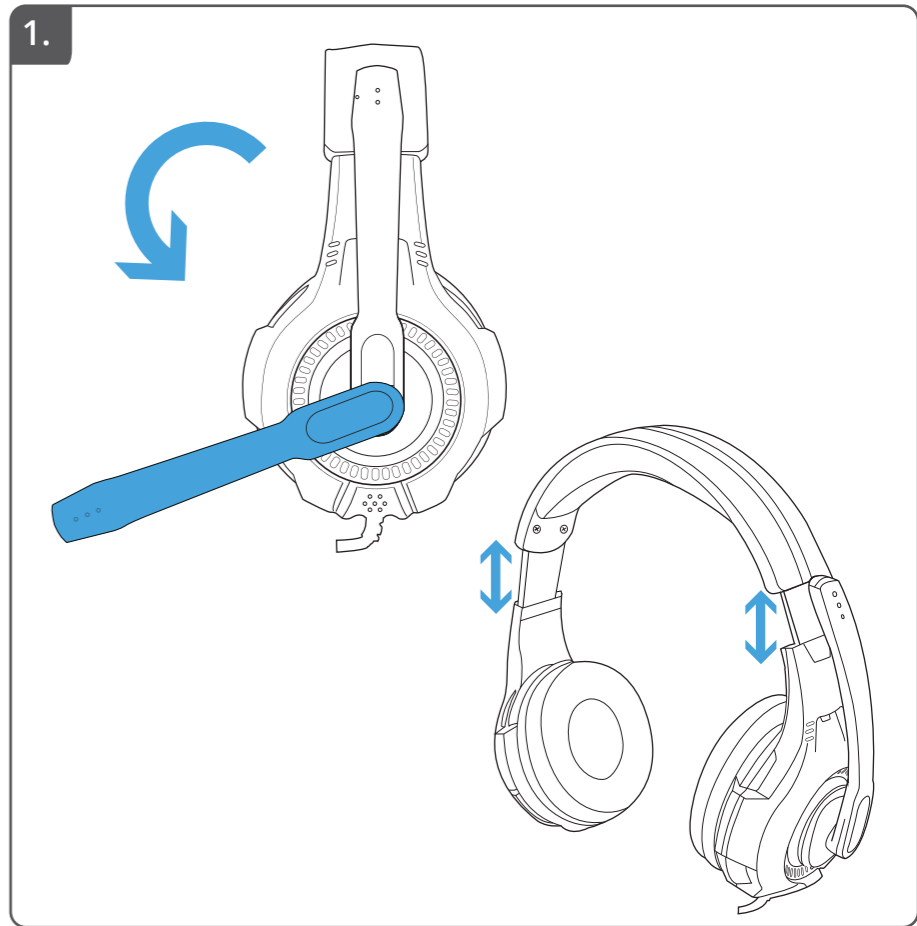

Trust

RAVU | GAMING HEADSET

www.trust.com/23250/faq

2.

PS4

LAPTOP

PC