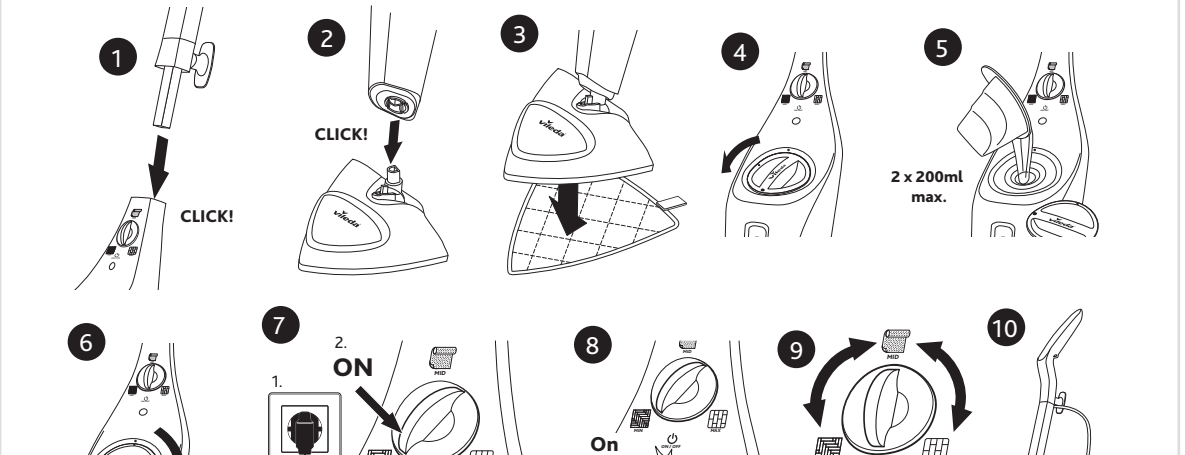

Vileda® STEAM PLUS

Thank you for purchasing our new Vileda STEAM PLUS!

This manual is intended for indoor private household use only.

SYMBOLS IN THE OPERATING INSTRUCTIONS
⚠ Danger - Immediate danger that can cause severe injury or death.
⚠ Warning - Possible hazardous situation that could lead to severe injury or even death.
⚠ Caution - Possible hazardous situation that could lead to mild injury to persons or damage to property.

SYMBOLS ON THE MACHINE
⚠ Warning: Danger of scalding.

▲ HEALTH AND SAFETY WARNINGS

▲ PERSONAL SAFETY

▲ ELECTRICAL SAFETY

• SERVICE

SAFETY DEVICES

Safety thermostat

ASSEMBLY

PAD REMOVAL

FILLING THE WATER TANK

OPERATION

ADJUSTING THE STEAM QUANTITY

REFILLING THE WATER TANK

HOW TO USE THE CARET GUIDER