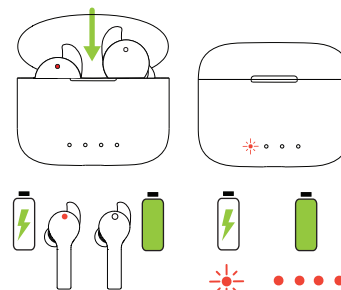

Earbuds Battery	48mAh
Case battery	50mAh Lithium Battery
Case Charge time	2hrs
Earbuds charge time	1.5 hrs
Microphone Type	Silicon mic *2
Speaker Sensitivity	94+/-3dB max volume @ 1K Hz.
Mic frequency range	100Hz to 8KHz
Frequency response	20Hz-20KHz
Operating temperature	-0c-45c
Bluetooth input	V5.0
IPX Rating	4, 5V to 5.5V
Play Time	7hrs (1 charge) total 23hrs
Standby	72hours

BOOMPODS®

www.boompods.com