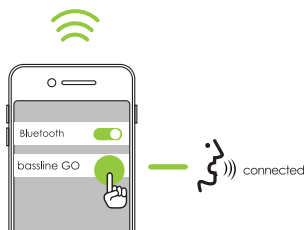

BOOMPODS®

music . anywhere . everywhere

**bassline
GO**

Bluetooth

ON/OFF without case

S/M/L

TIP:
Find a snug fit this will deliver the best sound.

Earbuds Battery	48mAh
Case battery	50mAh Lithium Battery
Case Charge time	2hrs
Earbuds charge time	1.5 hrs
Microphone Type	Silicon mic *2
Speaker Sensitivity	94+/-3dB max volume @ 1K Hz.
Mic frequency range	100Hz to 8KHz
Frequency response	20Hz-20KHz
Operating temperature	-0c-45c
Bluetooth input	V5.0
IPX Rating	4, 5V to 5.5V
Play Time	7hrs (1 charge) total 23hrs
Standby	72hours

BOOMPODS®

www.boompods.com