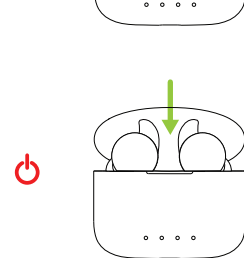

BOOMPODS®

music . anywhere . everywhere

**bassline
GO**

Bluetooth

ON/OFF without case

S/M/L

TIP:
Find a snug fit this will deliver the best sound.

Earbuds Battery	48mAh
Case battery	50mAh Lithium Battery
Case Charge time	2hrs
Earbuds charge time	1.5 hrs
Microphone Type	Silicon mic *2
Speaker Sensitivity	94+/-3dB max volume @ 1K Hz.
Mic frequency range	100Hz to 8KHz
Frequency response	20Hz-20KHz
Operating temperature	-0c-45c
Bluetooth input	V5.0
IPX Rating	4, 5V to 5.5V
Play Time	7hrs (1 charge) total 23hrs
Standby	72hours

BOOMPODS®

www.boompods.com