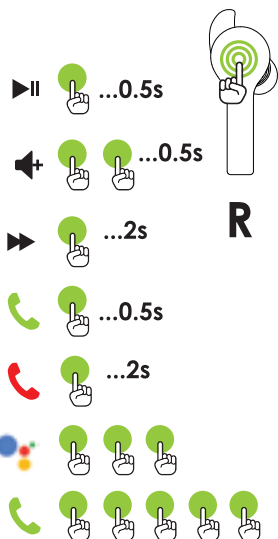

S/M/L

TIP:
Find a snug fit this will deliver the best sound.