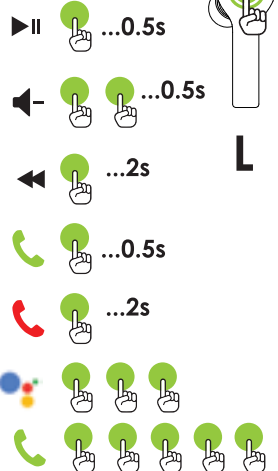

S/M/L

TIP:
Find a snug fit this will deliver the best sound.