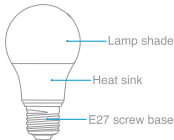

LED Light Bulb (Tunable White)

Quick Start Guide

Product Introduction

LED Light Bulb (Tunable White) is a brightness and color temperature adjustable light bulb with Zigbee wireless communication module built in. After it is bound to a Hub, smart controls such as, remote control, schedule to switch on or off and other smart options are enabled.

*A hub is required.

*Aqara Hub is required to enable LED Light Bulb (Tunable White) to work with HomeKit technology. See www.aqara.com for more details.