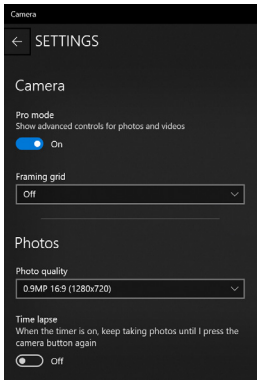

CAPTURE VIDEO AND PHOTOS

Video and photos can be taken with the web camera via the Microsoft Camera application, available from the Windows start menu.

Once inside the app you can record video directly from the web camera to your local hard drive and adjust the video settings of the web camera.

If using any other 3rd party camera or instant messaging software, please consult the publisher's user manual.