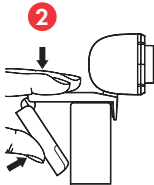

ON MINI-TRIPOD