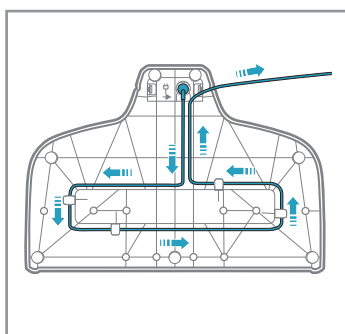

www.electrolux.com

** WELL Q6 : ADS-13G-22 25013GPG
** WELL Q7/Q7-P : KSC-18W-350050HE

- ■ ■ 100%
- ■ ■ 75-100%
- ■ □ 50-75%
- □ □ 25-50%
- □ □ 0-25%

⚠ Please handle battery pack installation with care. The new battery pack must come from Electrolux or an authorized service center.