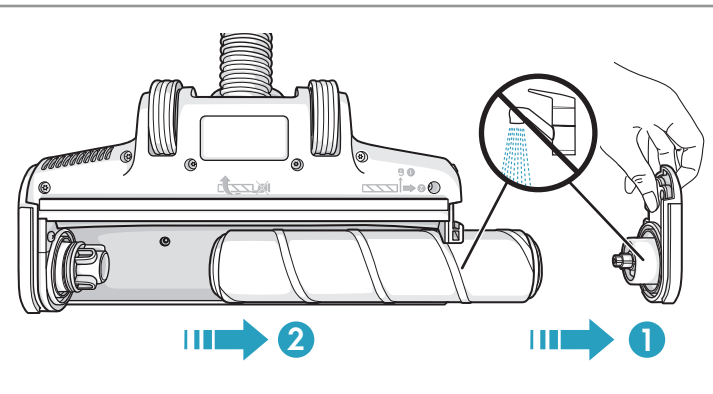

www.electrolux.com

** WELL Q6 : ADS-13G-22 25013GPG
** WELL Q7/Q7-P : KSC-18W-350050HE

- ■ ■ 100%
- ■ ■ 75-100%
- ■ □ 50-75%
- □ □ 25-50%
- □ □ 0-25%

⚠ Please handle battery pack installation with care. The new battery pack must come from Electrolux or an authorized service center.