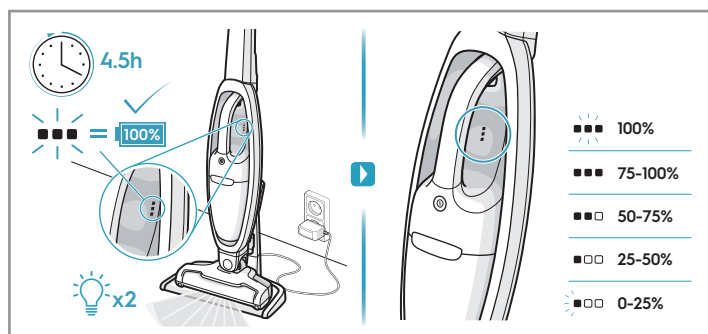

www.electrolux.com

** WELL Q6 : ADS-13G-22 25013GPG
** WELL Q7/Q7-P : KSC-18W-350050HE

- ■ ■ 100%
- ■ ■ 75-100%
- ■ □ 50-75%
- □ □ 25-50%
- □ □ 0-25%

⚠ Please handle battery pack installation with care. The new battery pack must come from Electrolux or an authorized service center.