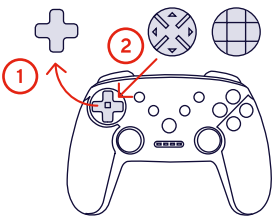

Controller key	Switch	PC Input
X	Y	X
A	B	A
B	A	B
Y	X	Y
+	+	Start
-	-	Back
L-Stick	L-Stick	L-Stick
R-Stick	R-Stick	R-Stick
L	L	LB
R	R	RB
LZ	LZ	LT

Controller key	Switch	PC Input
RZ	RZ	RT
L3	L3	L3
R3	R3	R3
	Turbo	Turbo
	Screenshot	N/A
Up	Up	Up
Down	Down	Down
Left	Left	Left
Right	Right	Right
	Home	Guide

1.

2

 100%, 75%, 50%, OFF

3

- ①  Y/A/B/X
- ②  T

Y/A/B/X +  = TURBO