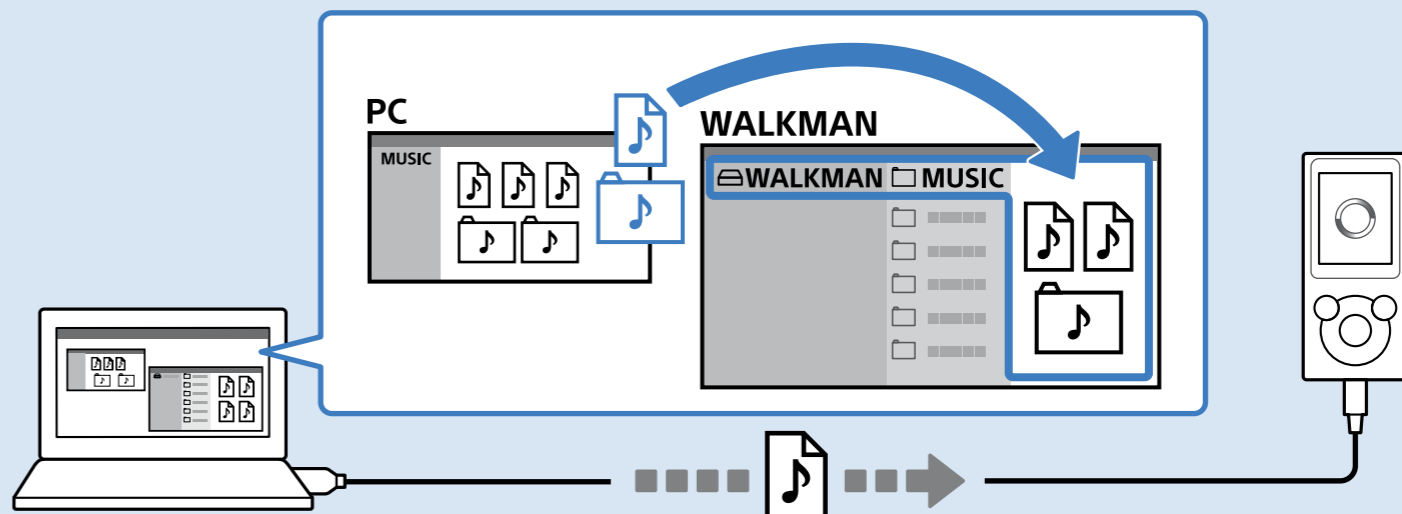

* 4 5 7 9 7 9 5 1 1 * (1)

1

English .....
Español 한국어
Français 简体中文
..... 繁體中文

2

3

02h:00m