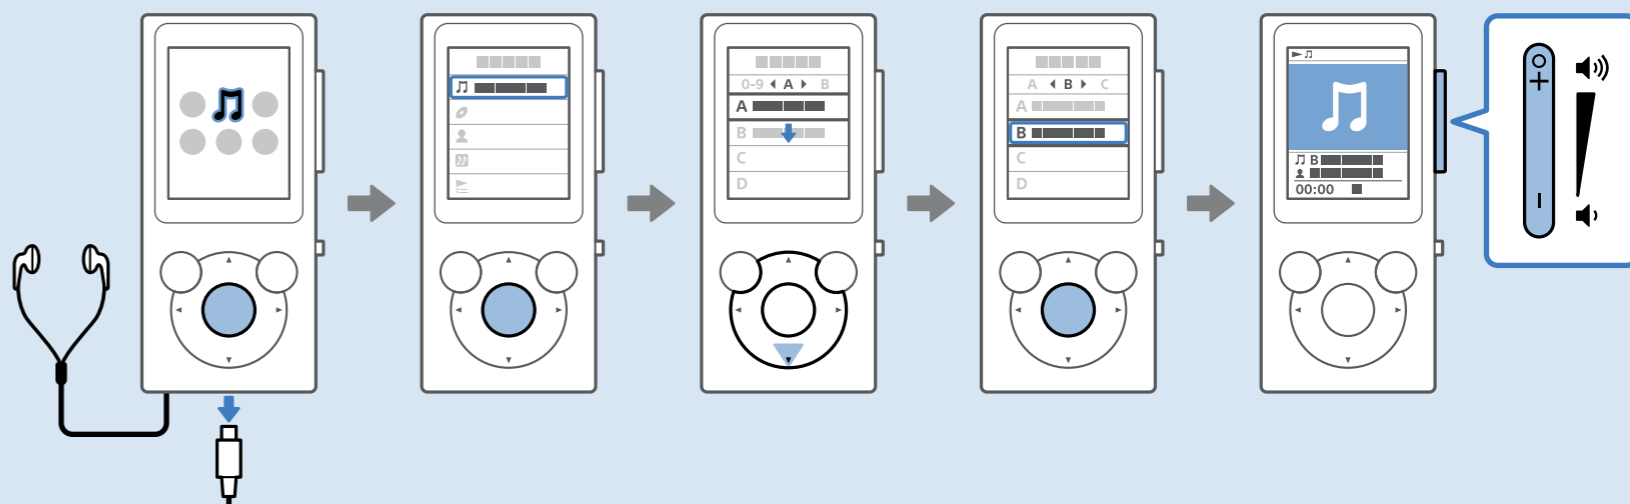

* 4 5 7 9 7 9 5 1 1 * (1)

1

English .....
Español 한국어
Français 简体中文
..... 繁體中文

2

3

02h:00m