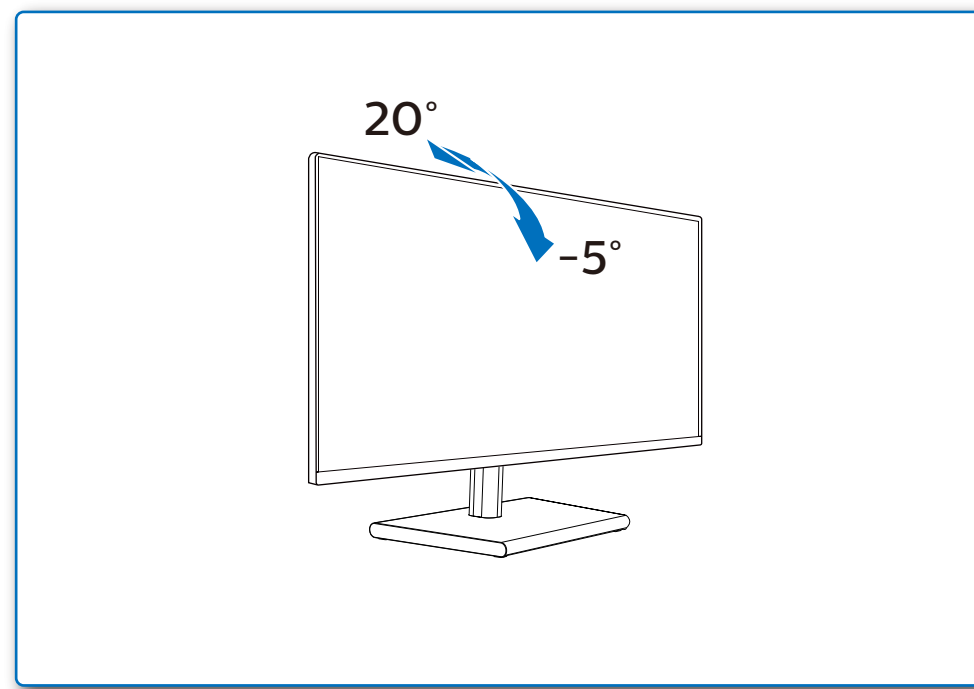

GRAPHIC DEVELOPMENT MMD	
Product name	
Project name	
Project no.	
Finishing	Folded sheet
Scale	1:1
Size Spreads	594 (W) x 210 (H) mm
Size	148.5 (W) x 210 (H) mm
Operator(s)	
Date amended	
VERSION No.	13
APPROVAL	
QC Lithographer	
Product Manager	
Date Check	
ARTWORK DOCUMENT	
Paper	80gsm White, woodfree coated
Numbers of colours	2C2C
Pantone 300c	
Spotcolor	
Aftertreatment	
☐ Cropping	
☐ Coating	
☐ Varnishing	
☐ Embossing	
☐ Cuttingguide	
☐ Die-cut	
☐ Binding	
☐ Glue	

4

- **EN** Need help?
  Online help: www.philips.com/support
- **SC** 需要帮助?
  在线帮助: www.philips.com/support
- **FR** Besoin d'Aide ?
  Aide en ligne: www.philips.com/support
- **ES** ¿Necesita ayuda?
  Ayuda en línea: www.philips.com/support
- **DE** Benötigen Sie Hilfe?
  Online-Hilfe: www.philips.com/support
- **IT** Avete bisogno di aiuto?
  Guida in linea: www.philips.com/support
- **BR** Precisa ajuda?
  Ajuda online: www.philips.com/support
- **KO** 도움이 필요하신가요?
  온라인 도움말: www.philips.com/support
- **UK** Потребуйте допомоги?
  Підтримка он-лайн: www.philips.com/support
- **RU** Нужна помощь?
  Интерактивная справка: www.philips.com/support
- **TR** Yardıma ihtiyacınız var mı?
  Online yardım: www.philips.com/support
- **HI** क्या सहायता की जरूरत है?
  ऑनलाईन सहायता: www.philips.com/support
- **AR** هل تريد المساعدة?
  www.philips.com/support
- **JP** ヘルプが必要ですか?
  オンラインヘルプ: www.philips.com/support

Version: M1275ESQ1WWT
2019 © TOP Victory Investment Ltd. All rights reserved.

This product has been manufactured by and is sold under the responsibility of Top Victory Investments Ltd., and Top Victory Investments Ltd. is the warrantor in relation to this product. Philips and the Philips Shield Emblem are registered trademarks of Koninklijke Philips N.V. and are used under license.

Specifications are subject to change without notice.

www.philips.com

HDMI
HDMI trademark and related patents on technologies belong to their respective owners.

Printed in China

H41G785281318A

PHILIPS

E line

275E1S