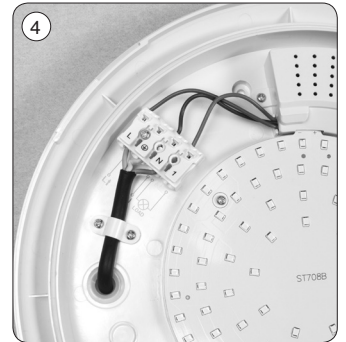

Clara

Monteringsvejledning / Monteringsanvisning / Montasjeanvisning / Installation instructions /
Installationsanleitung / Asennusohje

Master slave connection (max. 18 pcs./max 300W).

We refer to our website www.scan-products.com regarding: products, documentation, approvals, dimmer overview, etc.