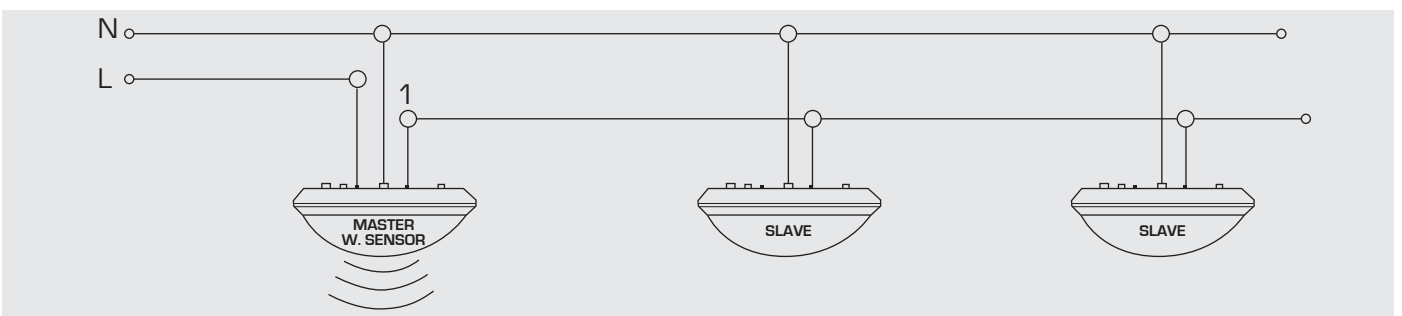

Clara

Monteringsvejledning / Monteringsanvisning / Montasjeanvisning / Installation instructions /
Installationsanleitung / Asennusohje

Master slave connection (max. 18 pcs./max 300W).

We refer to our website www.scan-products.com regarding: products, documentation, approvals, dimmer overview, etc.