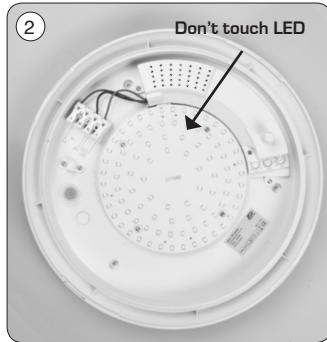

Clara

Monteringsvejledning / Monteringsanvisning / Montasjeanvisning / Installation instructions /
Installationsanleitung / Asennusohje

Master slave connection (max. 18 pcs./max 300W).

We refer to our website www.scan-products.com regarding: products, documentation, approvals, dimmer overview, etc.