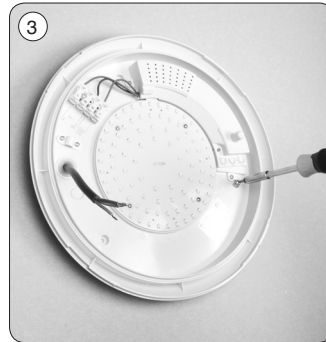

Clara

Monteringsvejledning / Monteringsanvisning / Montasjeanvisning / Installation instructions /
Installationsanleitung / Asennusohje

Master slave connection (max. 18 pcs./max 300W).

We refer to our website www.scan-products.com regarding: products, documentation, approvals, dimmer overview, etc.