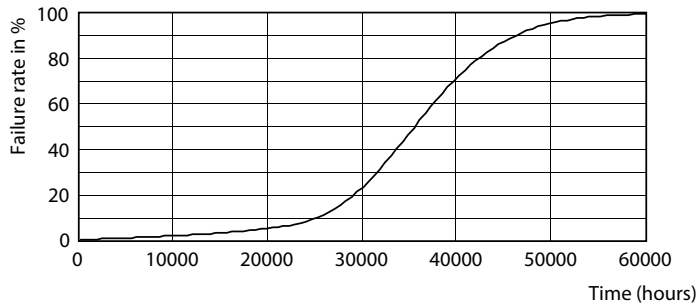

Målskitse

Ledinaire Clear Accent

Fotometriske data

Light Distribution Diagram - RS060B LED5-36/827 PSR II WH LILO

General uniform lighting - RS060B LED5-36/827 PSR II WH LILO

Levetid

Life Expectancy Diagram - RS060B LED5-36/827 PSR II WH LILO