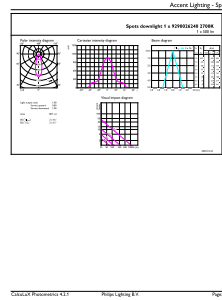

Målskitse

Ledinaire Clear Accent

Fotometriske data

Light Distribution Diagram - RS060B LED5-36/827 PSR II WH LILO

General uniform lighting - RS060B LED5-36/827 PSR II WH LILO

Levetid

Life Expectancy Diagram - RS060B LED5-36/827 PSR II WH LILO