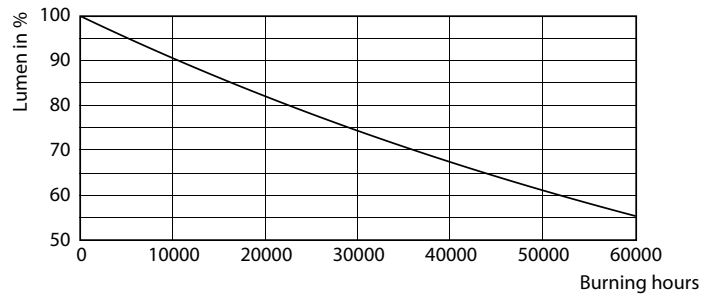

Målskitse

Ledinaire Clear Accent

Fotometriske data

Light Distribution Diagram - RS060B LED5-36/827 PSR II WH LILO

General uniform lighting - RS060B LED5-36/827 PSR II WH LILO

Levetid

Life Expectancy Diagram - RS060B LED5-36/827 PSR II WH LILO