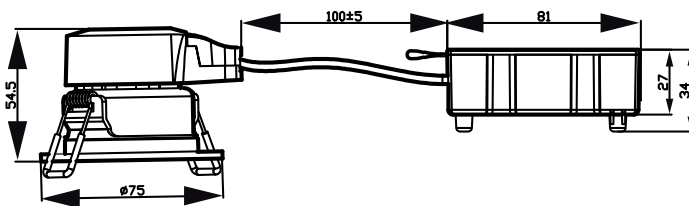

Målskitse

Ledinaire Clear Accent

Fotometriske data

Light Distribution Diagram - RS060B LED5-36/827 PSR II WH LILO

General uniform lighting - RS060B LED5-36/827 PSR II WH LILO

Levetid

Life Expectancy Diagram - RS060B LED5-36/827 PSR II WH LILO