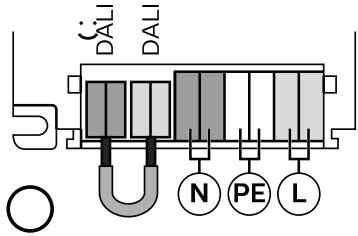

1b

Set PSD to PSU

Ø 6-9mm

60227 IEC52
4 x 0.75-1.5 mm²

2

4

5

3