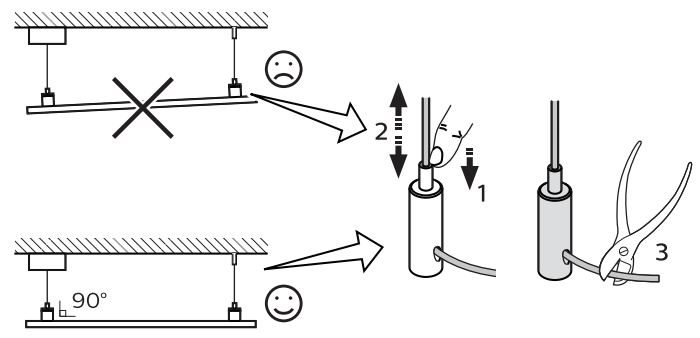

1b

Set PSD to PSU

Ø 6-9mm

60227 IEC52
4 x 0.75-1.5 mm²

2

4

5

3