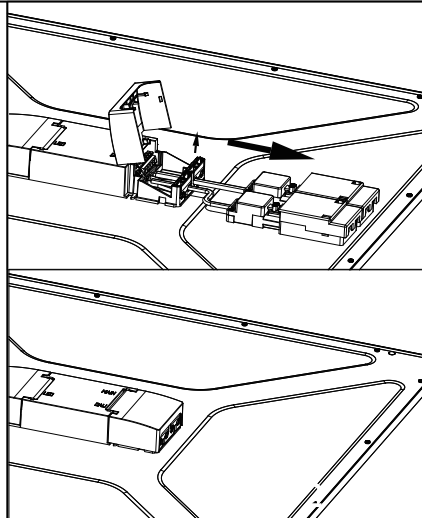

PSD
911401892380
RC132Z SME-4 WH