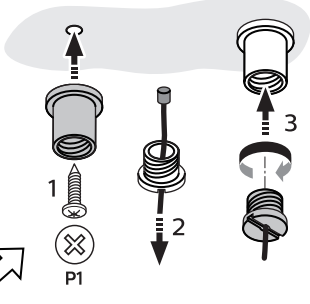

1b

Set PSD to PSU

Ø 6-9mm

60227 IEC52
4 x 0.75-1.5 mm²

2

4

5

3