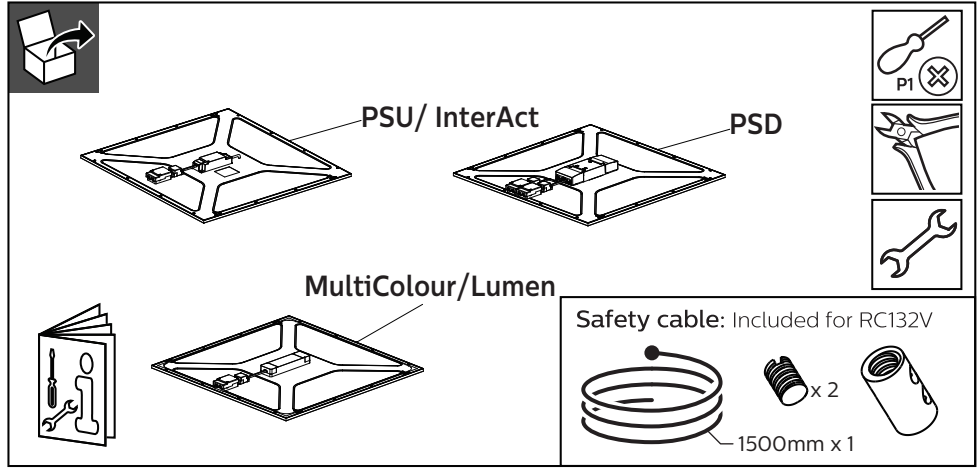

PHILIPS

CoreLine Panel

RC132V/RC133V

	Lumen (lm)	CCT (K)	P(W)	L xW xH (mm)	kg
RC132V G4 LED36S/840 PSU W60L60 NOC	3600	4000	29	595x595	2.80
RC132V G4 LED34S/830 PSU W60L60 NOC	3400	3000	29	595x595	2.80
RC132V G4 LED43S/840 PSU W60L60 NOC	4300	4000	34.5	595x595	3.10
RC133V G4 LED36S/840 PSU W62L62 NOC	3600	4000	29	622x622	3.00
RC133V G4 LED34S/830 PSU W62L62 NOC	3400	3000	29	622x622	3.00
RC132V G4 LED36S/840 PSU W30L120 NOC	3600	4000	29	1195x295	2.72
RC132V G4 LED36S/840 PSU W60L60 OC	3600	4000	29	595x595	2.80
RC132V G4 LED34S/830 PSU W60L60 OC	3400	3000	29	595x595	2.80
RC133V G4 LED36S/840 PSU W62L62 OC	3600	4000	29	622x622	3.00
RC132V G4 LED36S/840 PSU W30L120 OC	3600	4000	29	1195x295	2.72
RC132V G4 LED36S/840 PSD W60L60 OC	3600	4000	29	595x595	2.90
RC132V G4 LED34S/830 PSD W60L60 OC	3400	3000	29	595x595	2.90
RC132V G4 LED43S/840 PSD W60L60 OC	4300	4000	34.5	595x595	3.30
RC133V G4 LED36S/840 PSD W62L62 OC	3600	4000	29	622x622	3.10
RC133V G4 LED34S/830 PSD W62L62 OC	3400	3000	29	622x622	3.10
RC133V G4 LED43S/840 PSD W62L62 OC	4300	4000	34.5	622x622	3.50
RC132V G4 LED36S/840 PSD W30L120 OC	3600	4000	29	1195x295	2.90
RC132V G4 LED34S/830 PSD W30L120 OC	3400	3000	29	1195x295	2.90
RC132V G4 LED36/840 PSU W60L60 OC TP(a)	3600	4000	29	595x595	2.80
RC132V G4LED34_43S/830_840 PSU W60L60 OC	3400/3600/4000/4300	3000/4000	30/35	595x595	3.15
RC133V G4LED34_43S/830_840 PSU W62L62 OC	3400/3600/4000/4300	3000/4000	30/35	622x622	3.30
RC132V G4LED34_43S/830_840 PSUW30L120 OC	3400/3600/4000/4300	3000/4000	30/35	1195x295	3.18