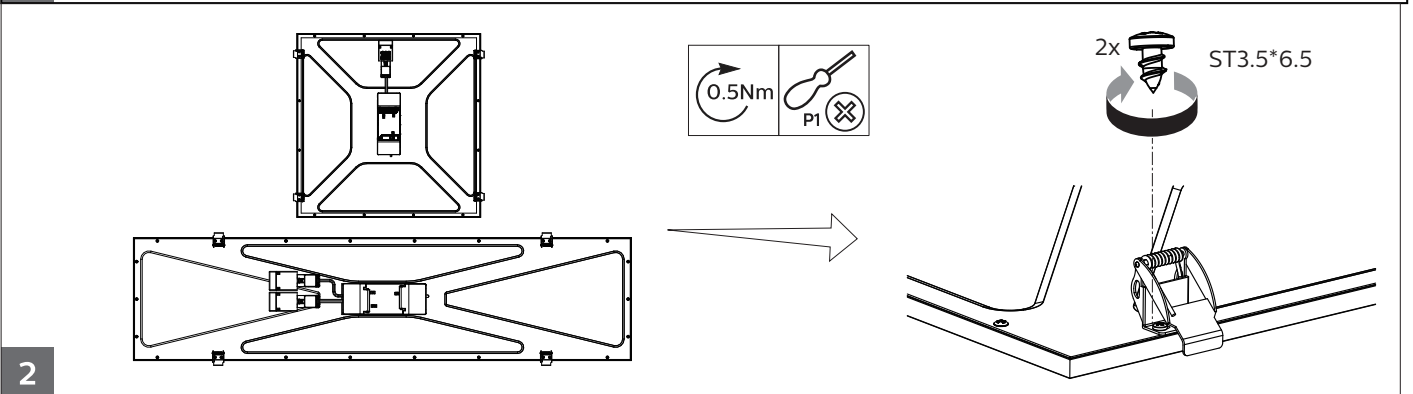

Safety cable

2

PCV plaster ceiling version

Optional with 911401892180 RC132Z SMB-PLC

1

2

3

Surface mounted