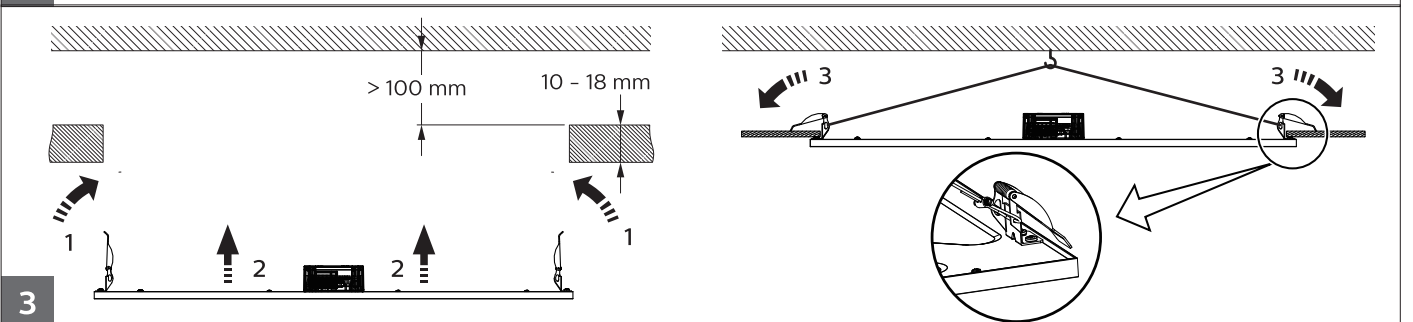

Safety cable

2

PCV plaster ceiling version

Optional with 911401892180 RC132Z SMB-PLC

1

2

3

Surface mounted