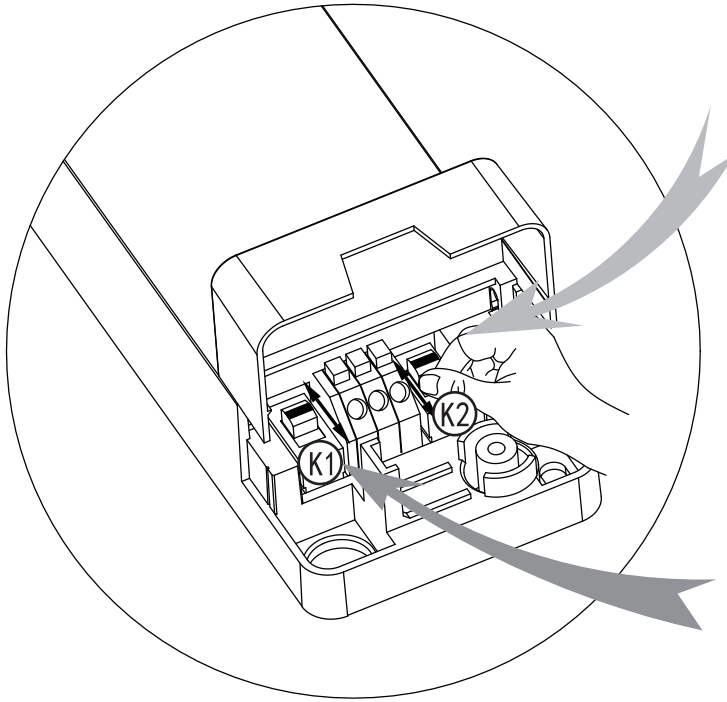

Multi/Colour Lumen

K2	
4000K	3000K

K1	
Default settings 3600lm @4000K	4300lm @4000K
3400lm @3000K	4000lm @3000K