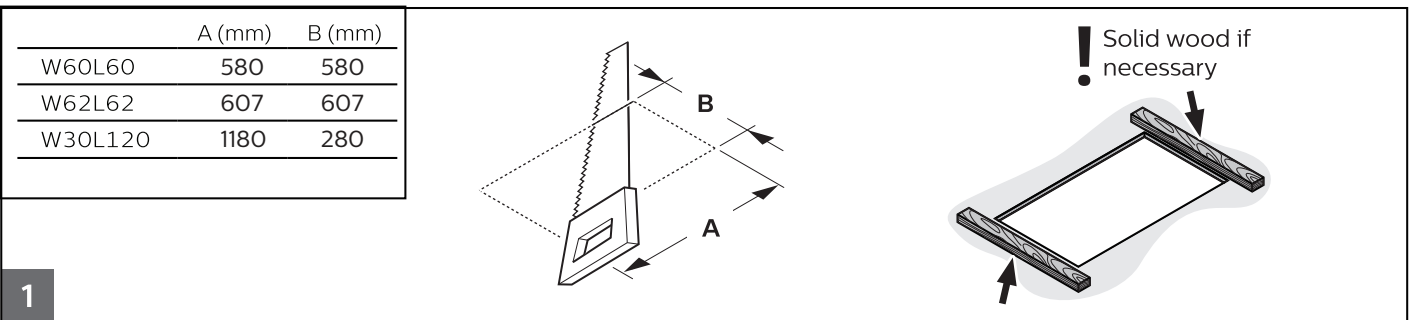

Safety cable

2

PCV plaster ceiling version

Optional with 911401892180 RC132Z SMB-PLC

1

2

3

Surface mounted