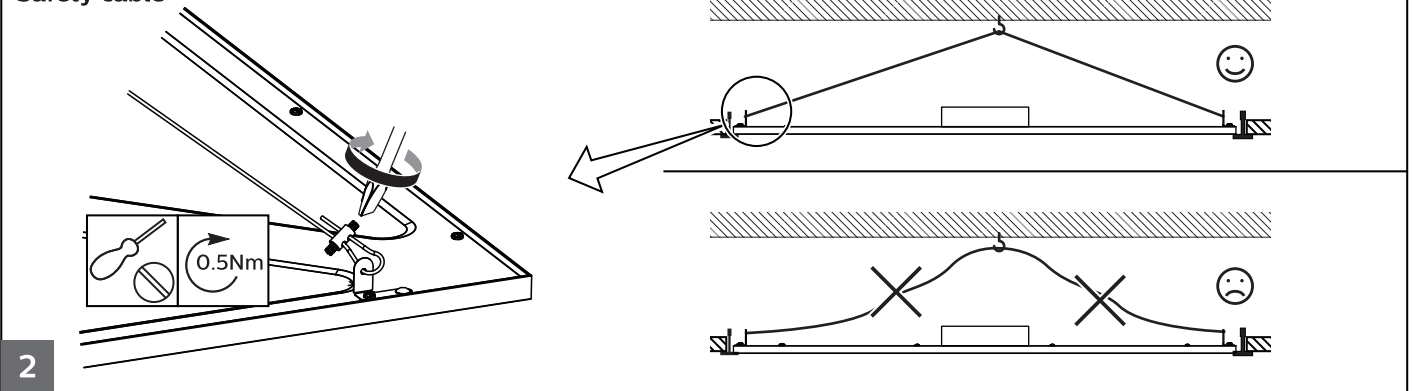

Safety cable