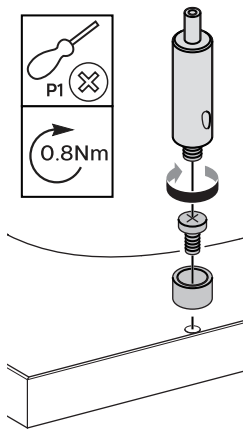

1b

Set PSD to PSU

Ø 6-9mm

60227 IEC52
4 x 0.75-1.5 mm²

2

4

5

3