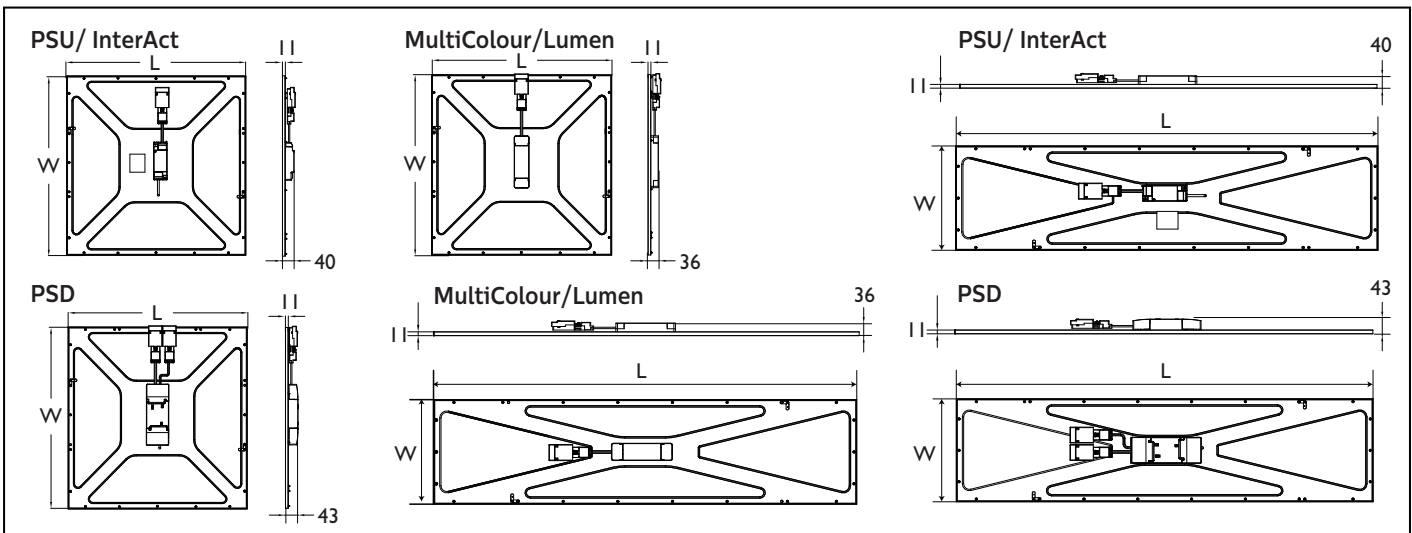

PHILIPS

CoreLine Panel

RC132V/RC133V

	Lumen (lm)	CCT (K)	P(W)	L xW xH (mm)	kg
RC132V G4 LED36S/840 PSU W60L60 NOC	3600	4000	29	595x595	2.80
RC132V G4 LED34S/830 PSU W60L60 NOC	3400	3000	29	595x595	2.80
RC132V G4 LED43S/840 PSU W60L60 NOC	4300	4000	34.5	595x595	3.10
RC133V G4 LED36S/840 PSU W62L62 NOC	3600	4000	29	622x622	3.00
RC133V G4 LED34S/830 PSU W62L62 NOC	3400	3000	29	622x622	3.00
RC132V G4 LED36S/840 PSU W30L120 NOC	3600	4000	29	1195x295	2.72
RC132V G4 LED36S/840 PSU W60L60 OC	3600	4000	29	595x595	2.80
RC132V G4 LED34S/830 PSU W60L60 OC	3400	3000	29	595x595	2.80
RC133V G4 LED36S/840 PSU W62L62 OC	3600	4000	29	622x622	3.00
RC132V G4 LED36S/840 PSU W30L120 OC	3600	4000	29	1195x295	2.72
RC132V G4 LED36S/840 PSD W60L60 OC	3600	4000	29	595x595	2.90
RC132V G4 LED34S/830 PSD W60L60 OC	3400	3000	29	595x595	2.90
RC132V G4 LED43S/840 PSD W60L60 OC	4300	4000	34.5	595x595	3.30
RC133V G4 LED36S/840 PSD W62L62 OC	3600	4000	29	622x622	3.10
RC133V G4 LED34S/830 PSD W62L62 OC	3400	3000	29	622x622	3.10
RC133V G4 LED43S/840 PSD W62L62 OC	4300	4000	34.5	622x622	3.50
RC132V G4 LED36S/840 PSD W30L120 OC	3600	4000	29	1195x295	2.90
RC132V G4 LED34S/830 PSD W30L120 OC	3400	3000	29	1195x295	2.90
RC132V G4 LED36/840 PSU W60L60 OC TP(a)	3600	4000	29	595x595	2.80
RC132V G4LED34_43S/830_840 PSU W60L60 OC	3400/3600/4000/4300	3000/4000	30/35	595x595	3.15
RC133V G4LED34_43S/830_840 PSU W62L62 OC	3400/3600/4000/4300	3000/4000	30/35	622x622	3.30
RC132V G4LED34_43S/830_840 PSUW30L120 OC	3400/3600/4000/4300	3000/4000	30/35	1195x295	3.18