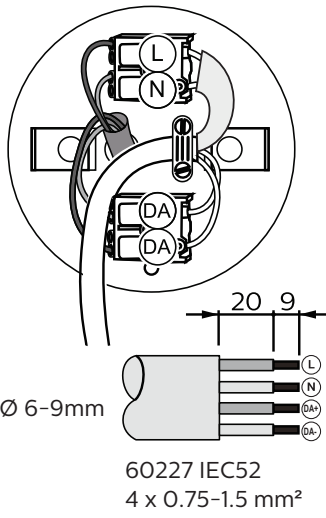

1b

Set PSD to PSU

Ø 6-9mm

60227 IEC52
4 x 0.75-1.5 mm²

2

4

5

3