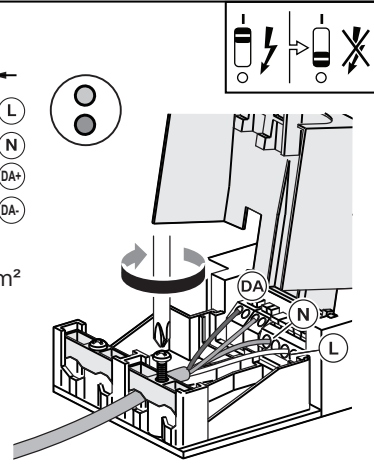

1b

Set PSD to PSU

Ø 6-9mm

60227 IEC52
4 x 0.75-1.5 mm²

2

4

5

3