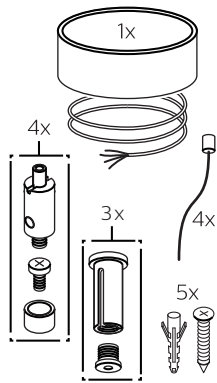

PSD
911401892380
RC132Z SME-4 WH