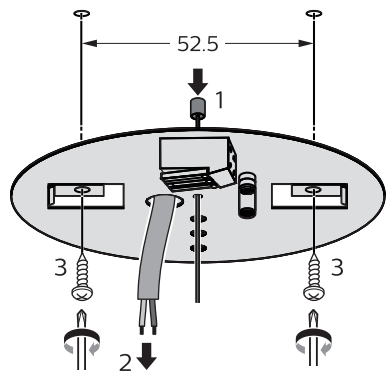

1b

Set PSD to PSU

Ø 6-9mm

60227 IEC52
4 x 0.75-1.5 mm²

2

4

5

3