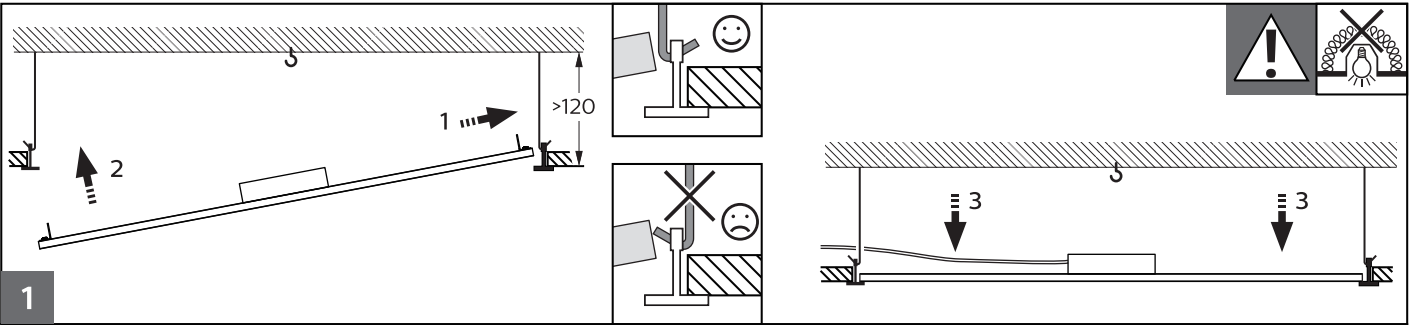

 Quick-connectors

PSU/InterAct and MultiColour/Lumen 

60227 IEC52
 2 x 0.75-1.5 mm²
 Ø 6-9mm

PSD 

DALI L-N

60227 IEC52
 2 x 0.75-1.5 mm²
 Ø 6-9mm

VPC Visible Profile Ceiling

1