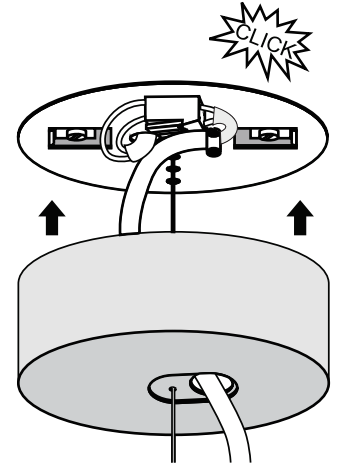

1b

Set PSD to PSU

Ø 6-9mm

60227 IEC52
4 x 0.75-1.5 mm²

2

4

5

3