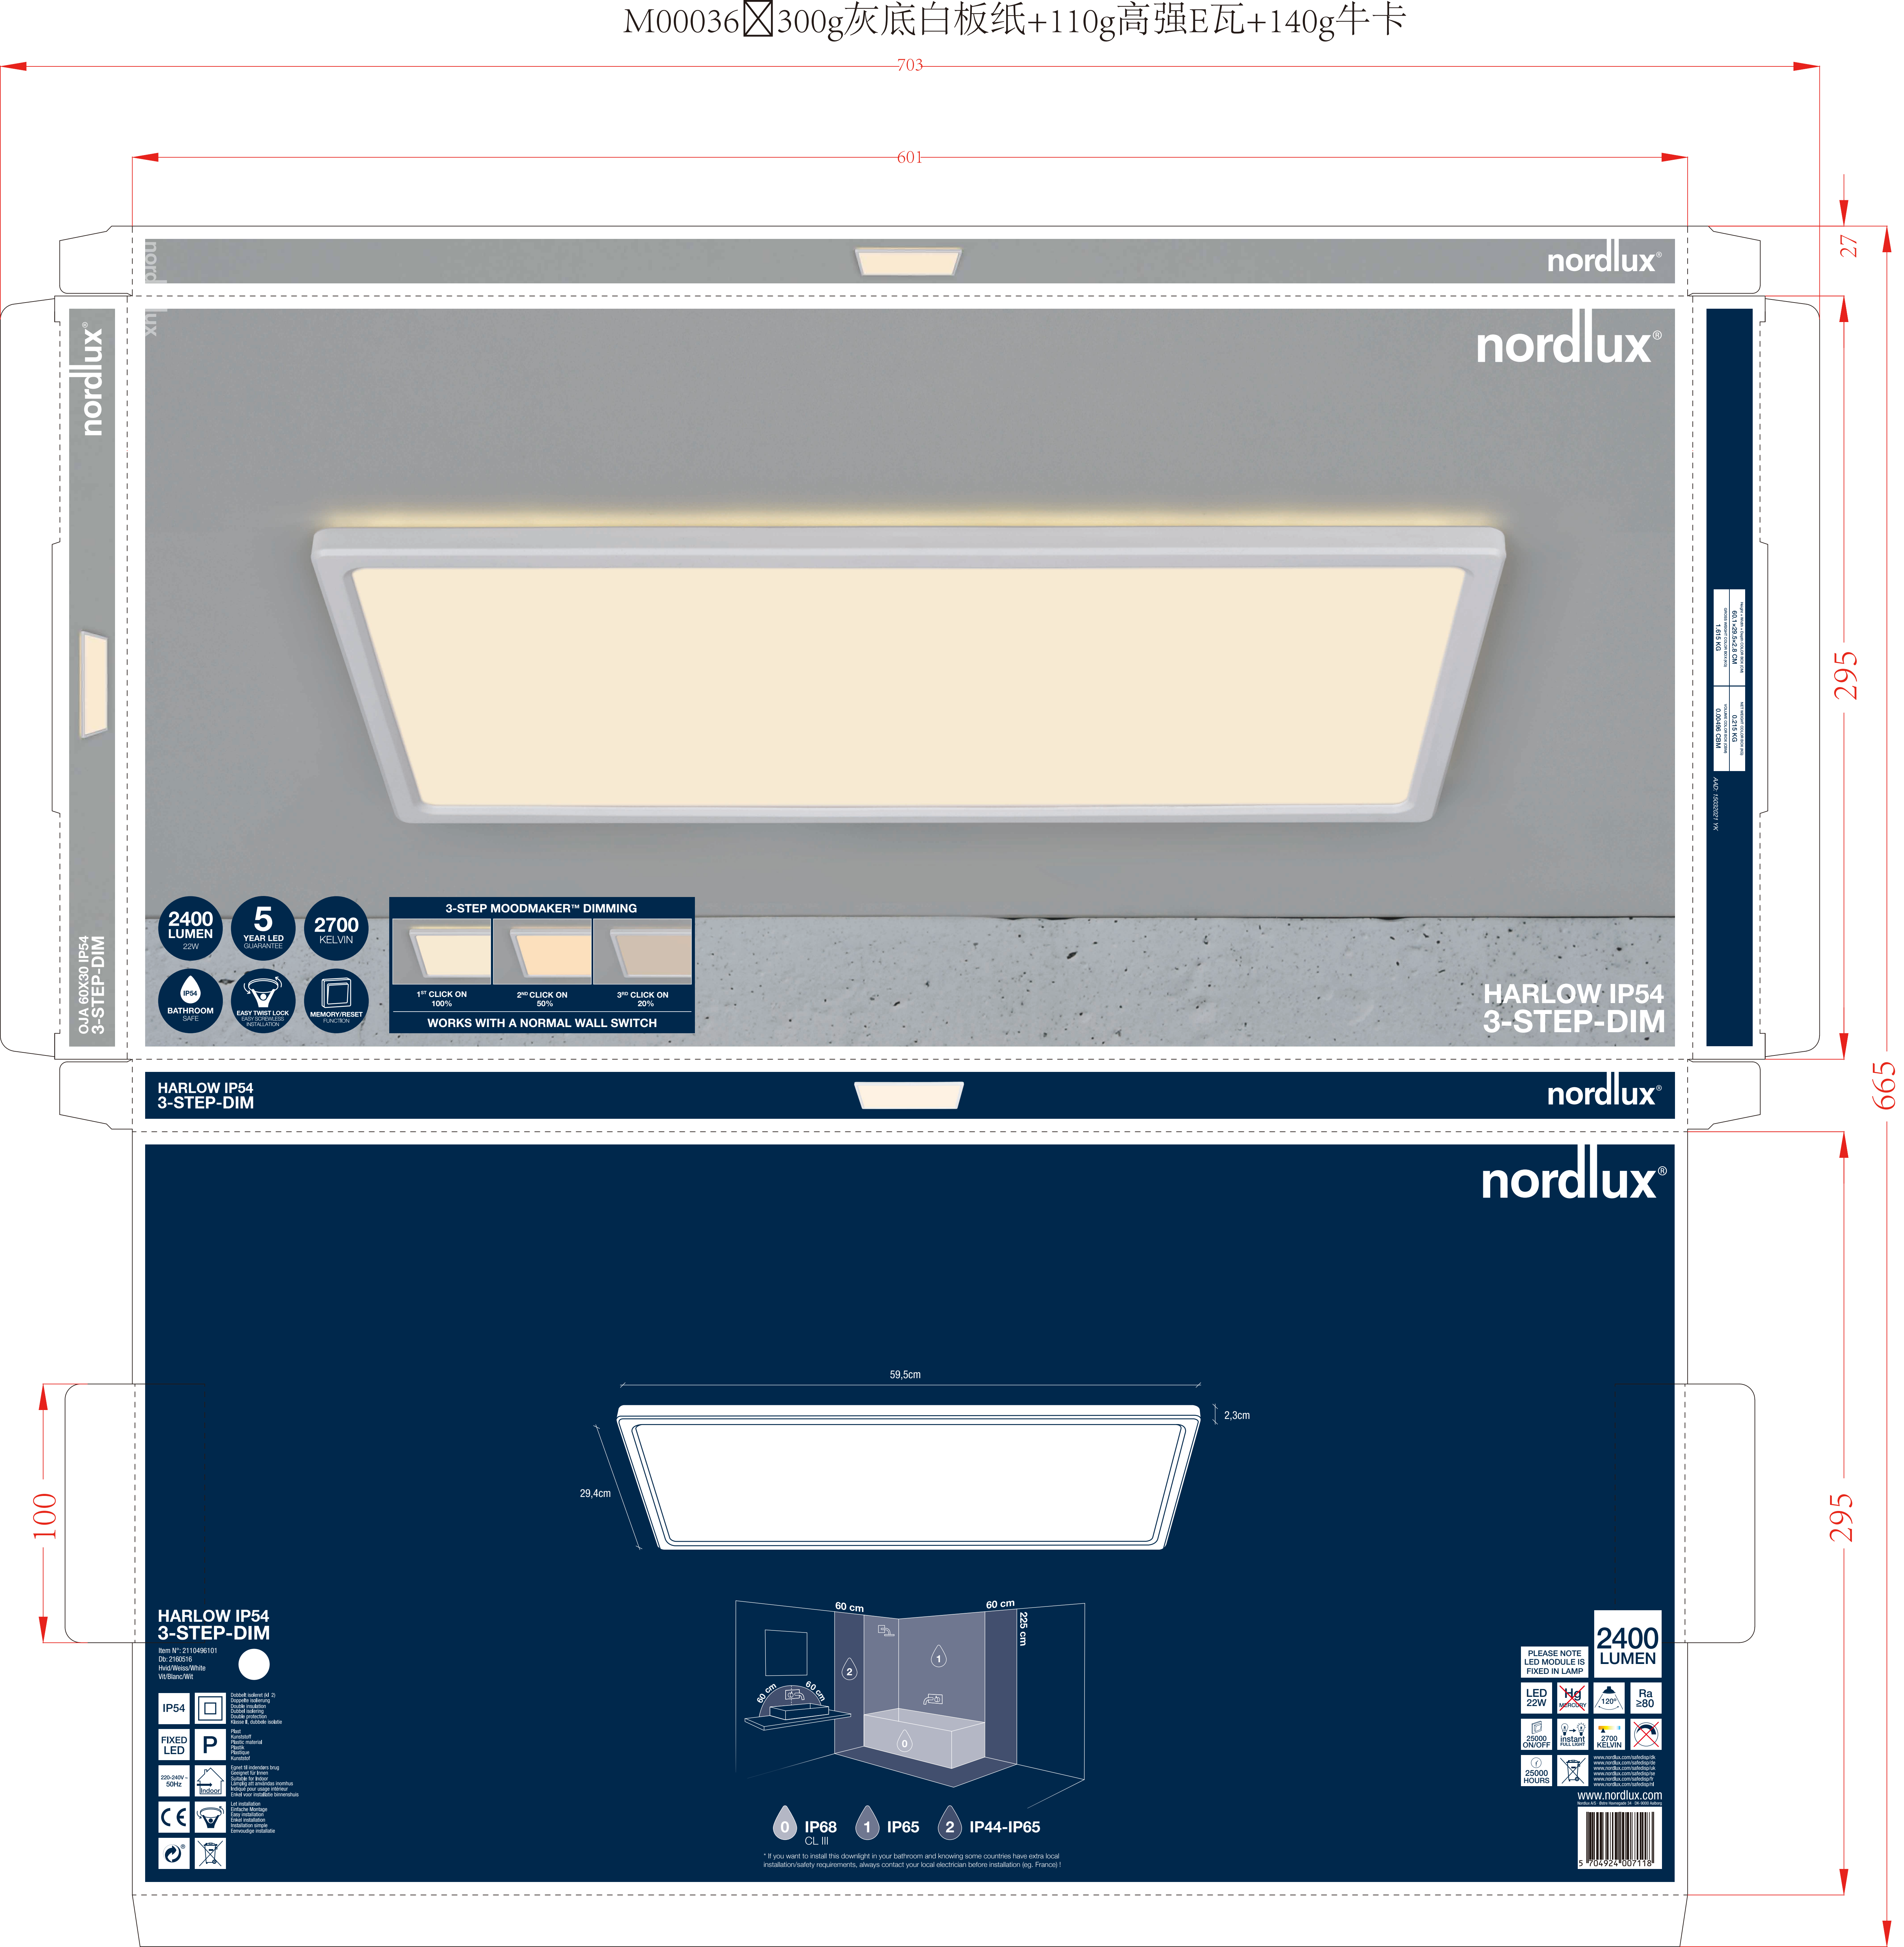

M00036 300g灰底白板纸+110g高强E瓦+140g牛卡

703

601

27

295

665

295

100

nordlux®

nordlux®

nordlux®

OJA 60X30 IP54
3-STEP-DIM

2400 LUMEN
22W

5 YEAR LED GUARANTEE

2700 KELVIN

IP54 BATHROOM SAFE

EASY TWIST LOCK INSTALLATION

MEMORY/RESET FUNCTION

3-STEP MOODMAKER™ DIMMING

1st CLICK ON 100%   2nd CLICK ON 50%   3rd CLICK ON 20%

WORKS WITH A NORMAL WALL SWITCH

**HARLOW IP54
3-STEP-DIM**

nordlux®

**HARLOW IP54
3-STEP-DIM**

nordlux®