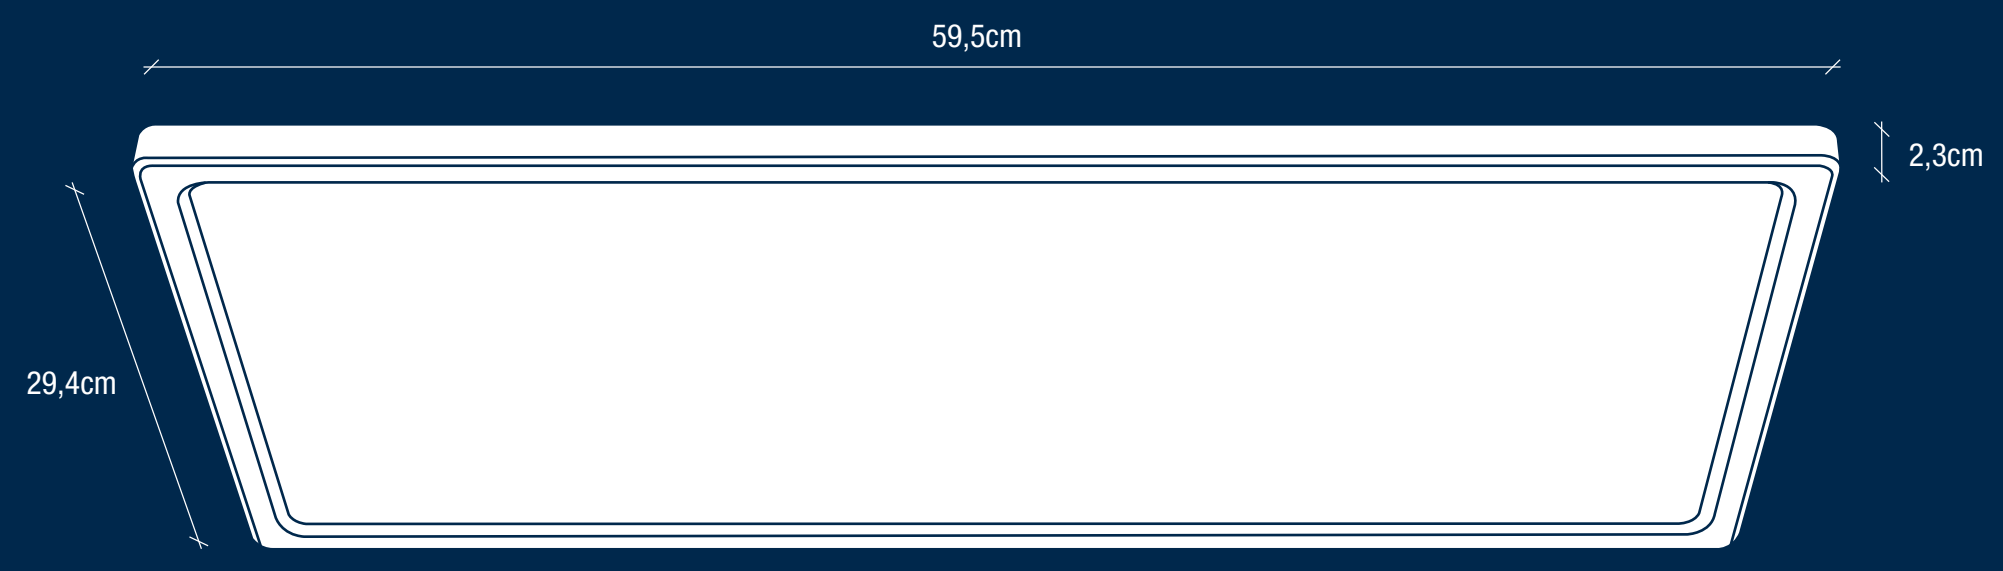

**HARLOW IP54
3-STEP-DIM**

Item No: 2110496101
Dk: 2160516
Mid/White/White
Värblick/Vit

IP54

FIXED LED

220-240V 50Hz

CE

RoHS