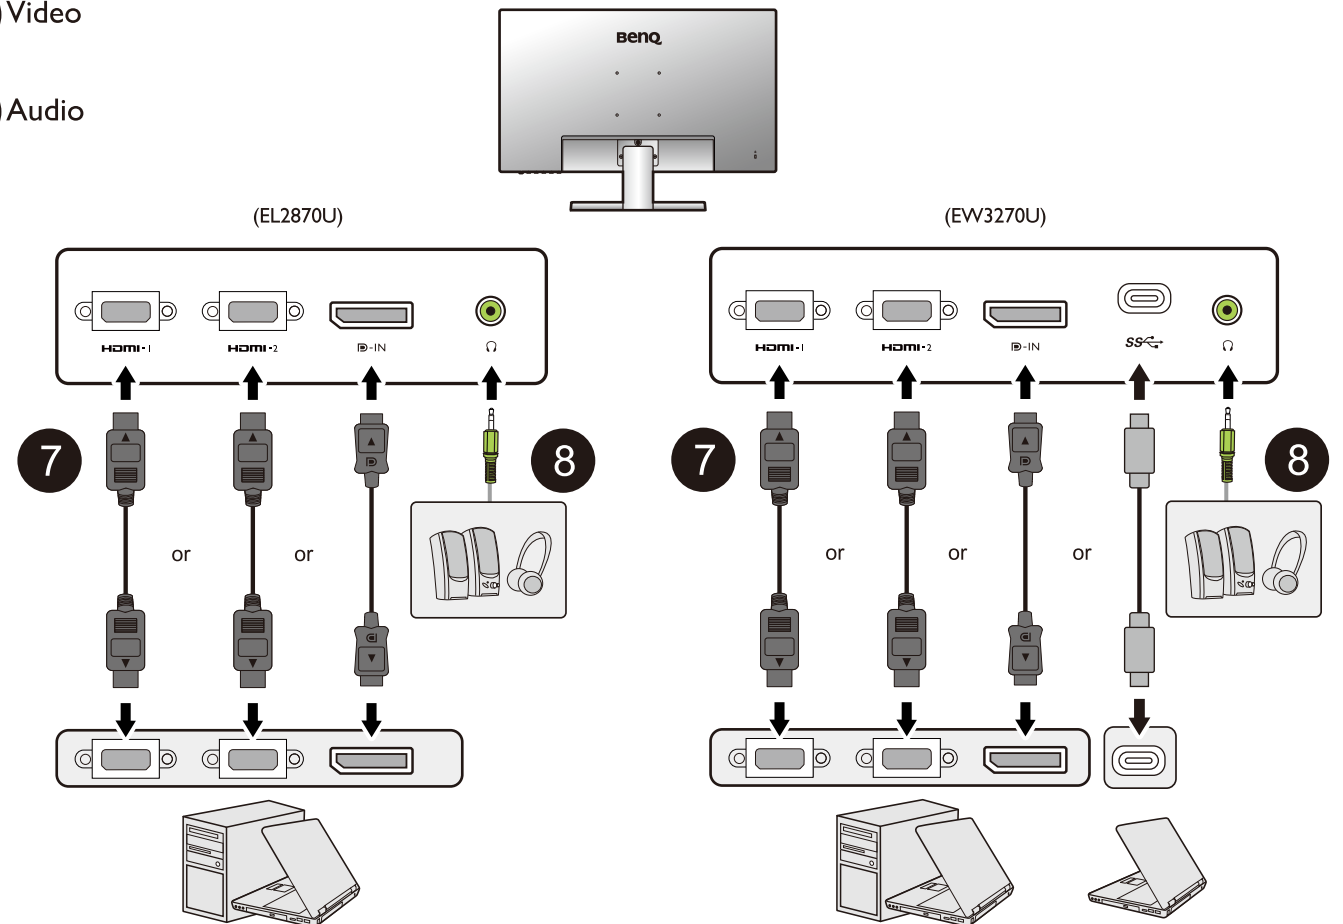

E70 Series LCD Monitor Quick Start Guide

DN: E70U-Q-V1

© 2017 BenQ Corporation. All rights reserved. Rights of modification reserved.

7 Video

8 Audio

9

10

11

1

M4 x 10 mm

2

1

2

(EW3270U)

3

4