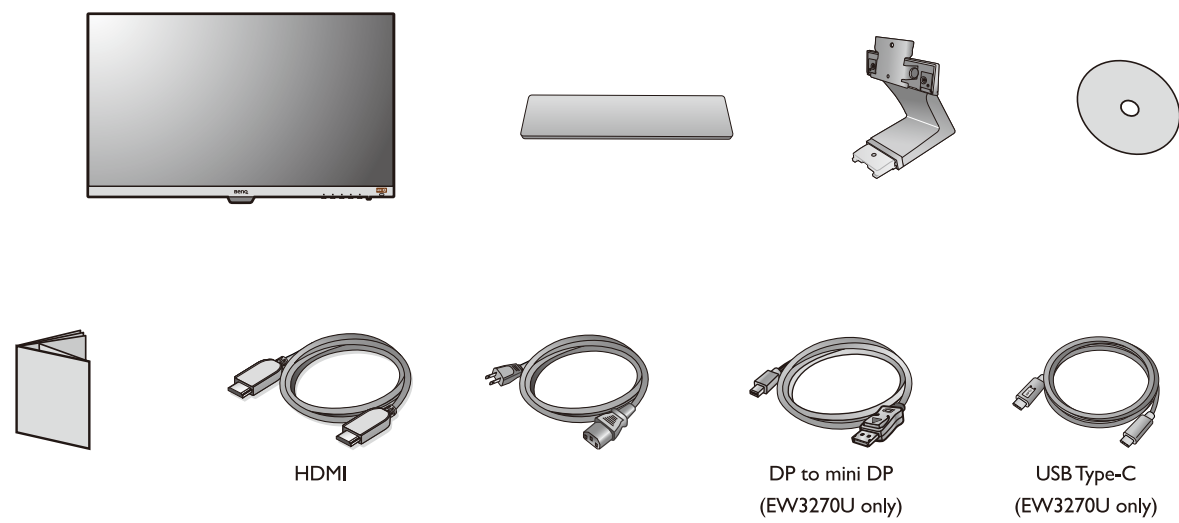

E70 Series LCD Monitor Quick Start Guide

DN: E70U-Q-V1

© 2017 BenQ Corporation. All rights reserved. Rights of modification reserved.

7 Video

8 Audio

9

10

11

1

M4 x 10 mm

2

1

2

(EW3270U)

3

4