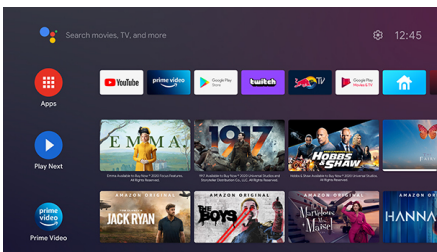

ARC and CEC

ARC and CEC

Control your HDMI connected devices with only 1 remote control thanks to CEC. ARC allows you to connect the projector to your AV receiver via HDMI for a truly immersive sound

Built-in Android TV