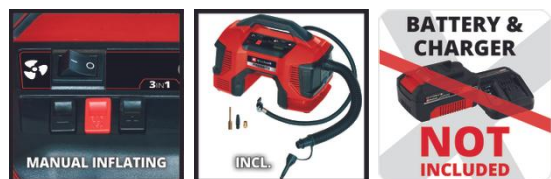

Logistic Data

- Product weight (kg)	2.06
- Gross weight (kg)	2.58
- Dimensions single packaging	300 x 190 x 222 mm
- Pieces per export carton	4 Pieces
- Gross weight of export carton	10 kg
- Dimensions export carton	390 x 310 x 460 mm
- Container quantity (20"/40"/40"HC)	1960 / 4200 / 4800