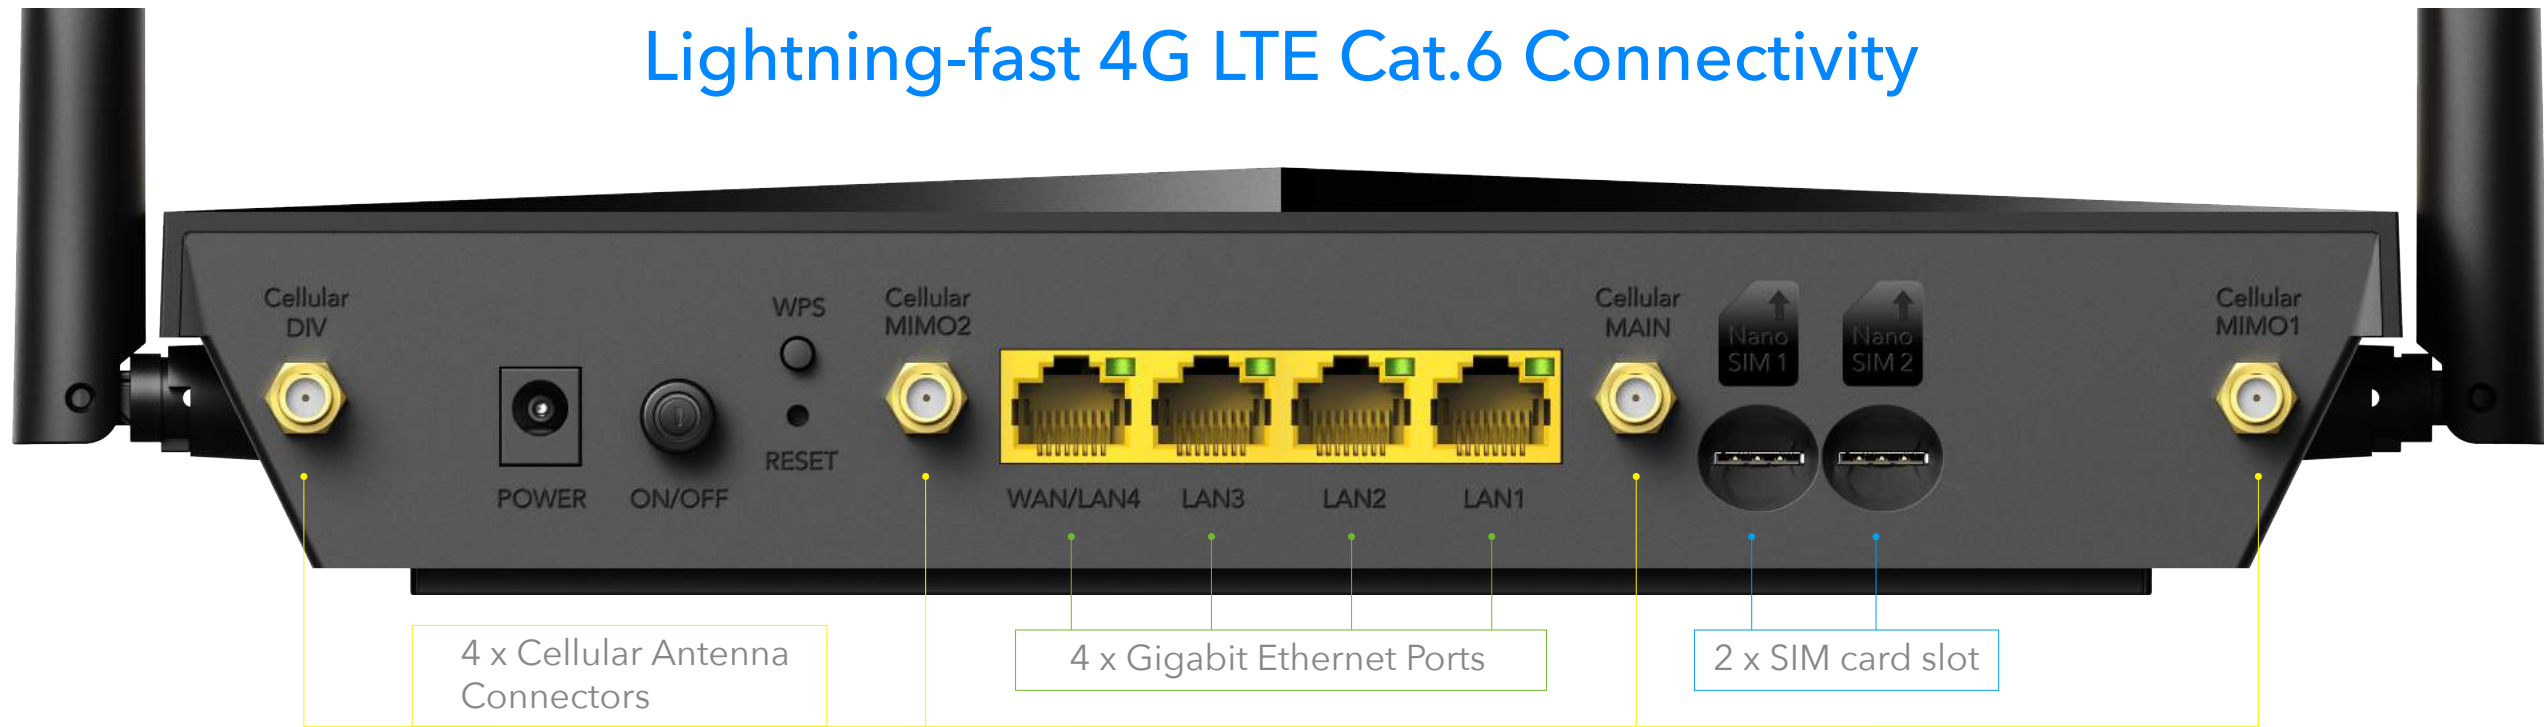

cudy

4G LTE CAT 6
Wi-Fi Router
Model: LT700

4G LTE-A

Cat.6

Compatible with 802.11ac/a/b/g/n

AC1200

Datasheet

Lightning-fast 4G LTE Cat.6 Connectivity

Cat.6

Lightning-fast 4G LTE Cat.6 Connectivity

AC1200

High speed Dual Band WiFi

WAN Internet 4G Backup

The diagram illustrates the 4G backup feature. It shows two Nano SIM slots (Nano SIM 1 and Nano SIM 2) connected to a WAN/LAN port, which is in turn connected to a SIM card. Arrows indicate the flow of data and the backup capability between the SIM slots and the WAN/LAN port.

WHOLE HOME MESH

VPN

Built-in VPN Server and Client

Future-Proof Remote Management with TR-069

Redundant SIM Slots

Dual SIM slots provide redundancy and keep the device always online. Both SIM slots can be filled, you can choose whether to use SIM card 1 or SIM card 2, or auto select by Cudy.

External SMA Antenna connector

Combined with 4 detachable SMA Antenna interface to connect outdoor cellular antennas for better and stable signal.

Band Lock

Band Select

LTE Bands

- B1
- B3
- B5
- B7
- B8
- B20
- B28
- B32
- B38
- B40
- B41