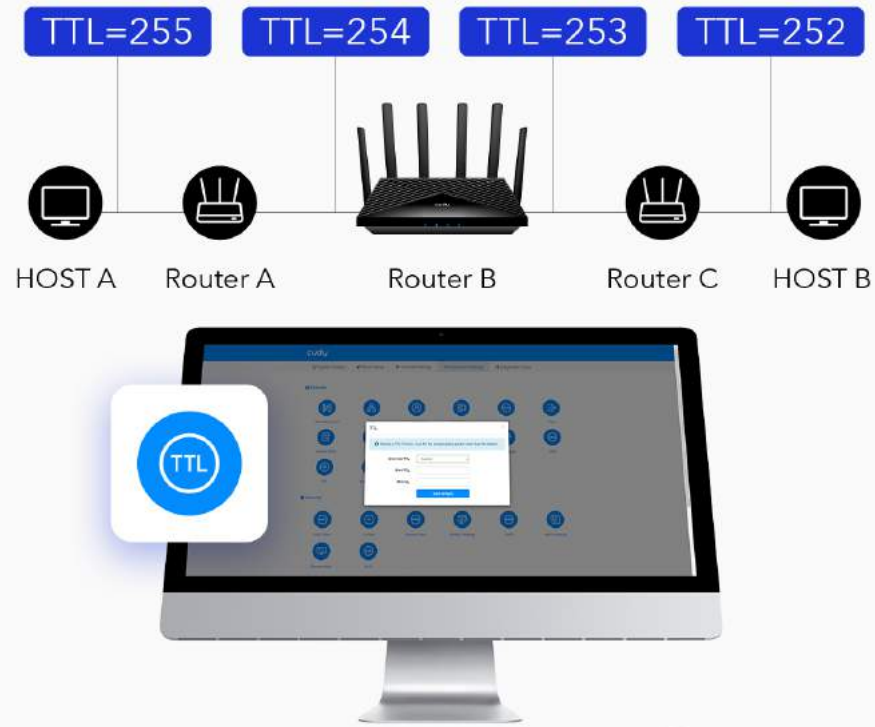

WAN Internet, Cellular Backup

Set WAN/LAN port as WAN to enable Cudy use the landline internet from WAN, and 4G connection works as a backup to provide a sustained and reliable internet connection for you.

External SMA Antenna connector

Combined with 4 detachable SMA Antenna interface to connect outdoor cellular antennas for better and stable signal.

Band Lock

Band Select

LTE Bands

- B1
- B3
- B5
- B7
- B8
- B20
- B28
- B32
- B38
- B40
- B41

Band Lock

4G band lock make it possible to lock the 4G working frequency to one or several bands to keep the stability of operation.

TTL Settings

TTL Settings

Support manual set TTL values to meet ISP's requirement (such as Verizon, Visible). Support set IPv4 TTL and IPv6 HL Values.

- 4G LTE Cat.6 Modem Inside
- AC1200 Dual Band Wi-Fi
- 4 * Gigabit Ethernet Ports (WAN Failover)
- 4 * Detachable Cellular Antennas
- Dual Nano SIM Card Slots
- Built-in VPN Server and Client

Hardware

CPU	Mediatek Dual Core 880MHz
4G	EG060K-EA
DRAM	128MB (1Gbit) DDR3
Flash	16MB (128Mbit)
4 x GbE RJ45	1 GbE WAN/LAN + 3 GbE LAN
SIM card slot	2 x SIM Slots (Nano)
Button	1 x WPS Button 1 x Reset Button
Antennas	2 x Fixed WiFi Antennas 4 x Detachable Cellular Antennas
LED	LED indicators (Power, WiFi, Internet, Signal)