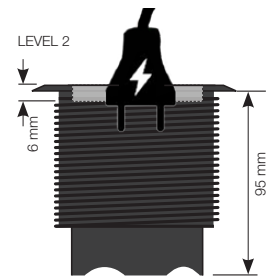

Powerdot

Three level unit

Black 935-PD11

Principle for height adjustment

CERTIFIED ACCORDING TO
CE AND GS STANDARD

1 POWER

4 CABLE FEEDTHROUGH

Ingenious design!

A unique satellite outlet, with a pending patent, that offers three alternative height configurations. When installed at its 3rd and lowest level, cables and ports are elegantly hidden within the satellite well.

SPECIFIKATIONS

- 1 x Power, 4 x Cable feedthrough
- Electrical Connection: Schuko / grounded 1.5m
- Drilling diameter 79 mm
- Height 89-140 mm
- Patent-pending PCT, China.
- Part No.
935-PD11 Adjustable in 3 levels
- Accessories:
 - Decor frame, 115x115 mm
 - Cover lid
- Available in Silver / White / Black