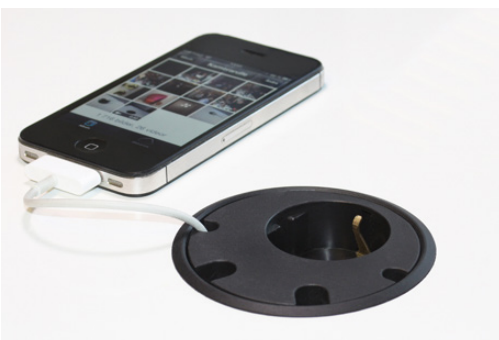

Powerdot

Three level unit

Black 935-PD11

Principle for height adjustment

CERTIFIED ACCORDING TO
CE AND GS STANDARD

1 POWER

4 CABLE FEEDTHROUGH

Ingenious design!

A unique satellite outlet, with a pending patent, that offers three alternative height configurations. When installed at its 3rd and lowest level, cables and ports are elegantly hidden within the satellite well.

SPECIFIKATIONS

- 1 x Power, 4 x Cable feedthrough
- Electrical Connection: Schuko / grounded 1.5m
- Drilling diameter 79 mm
- Height 89-140 mm
- Patent-pending PCT, China.
- Part No.
935-PD11 Adjustable in 3 levels
- Accessories:
 - Decor frame, 115x115 mm
 - Cover lid
- Available in Silver / White / Black