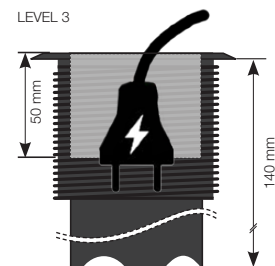

Powerdot

Three level unit

Black 935-PD11

Principle for height adjustment

CERTIFIED ACCORDING TO
CE AND GS STANDARD

1 POWER

4 CABLE FEEDTHROUGH

Ingenious design!

A unique satellite outlet, with a pending patent, that offers three alternative height configurations. When installed at its 3rd and lowest level, cables and ports are elegantly hidden within the satellite well.

SPECIFIKATIONS

- 1 x Power, 4 x Cable feedthrough
- Electrical Connection: Schuko / grounded 1.5m
- Drilling diameter 79 mm
- Height 89-140 mm
- Patent-pending PCT, China.
- Part No.
935-PD11 Adjustable in 3 levels
- Accessories:
 - Decor frame, 115x115 mm
 - Cover lid
- Available in Silver / White / Black