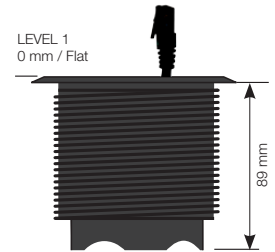

Powerdot

Three level unit

Black 935-PD11

Principle for height adjustment

CERTIFIED ACCORDING TO
CE AND GS STANDARD

1 POWER

4 CABLE FEEDTHROUGH

Ingenious design!

A unique satellite outlet, with a pending patent, that offers three alternative height configurations. When installed at its 3rd and lowest level, cables and ports are elegantly hidden within the satellite well.

SPECIFIKATIONS

- 1 x Power, 4 x Cable feedthrough
- Electrical Connection: Schuko / grounded 1.5m
- Drilling diameter 79 mm
- Height 89-140 mm
- Patent-pending PCT, China.
- Part No.
935-PD11 Adjustable in 3 levels
- Accessories:
 - Decor frame, 115x115 mm
 - Cover lid
- Available in Silver / White / Black