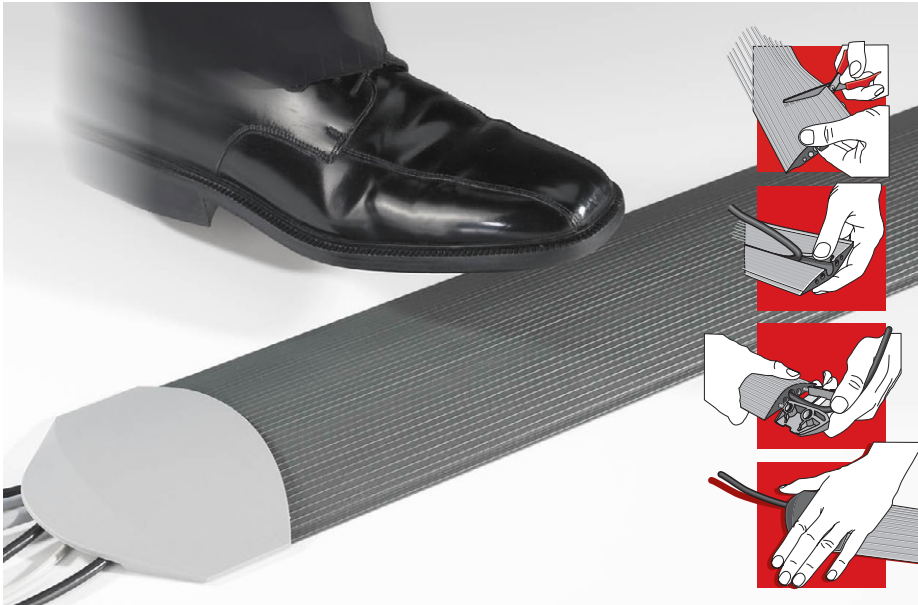

Soft Floor Cable Duct

Soft Cable Floor Duct is the natural choice for a quiet and elegant work environment. A unique, stable construction which lies securely without having to make holes in the floor.

Stable, flexible and comfortably soft

Large flexibility and easy installation for hidden cable drawing makes it ideal for both office and home environments. It is delivered complete with two endpieces which can be anchored to the floor when necessary. The floor cable duct can also be extended with additional extension pieces.

Accessories:
Extension pieces

Model Programme

Width	150 mm
Height	17 mm
Length	3000 mm
Colour, stock	Gray  /  Red - made to order
Capacity	9 cables in 5 tubes
Endpiece/Extension piece	Light grey 

Soft Cable Duct is available as stock according to the above table. Other colours, widths and lengths can be offered on request.

SPECIFICATIONS

Floor Cable Duct – the natural choice:

- Stable and flexible
- Comfortably soft and quiet
- Esthetically appealing
- Easy to install
- Can easily be extended using extension pieces.
- Delivered complete in a carton with two endpieces.