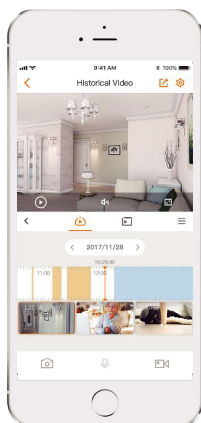

imou

Ranger RC 4MP

4MP H.265 Wi-Fi Pan & Tilt Camera

With 4MP QHD live monitoring and 0~355° pan & -10~70° tilt features, Ranger RC ensures every corner of your home completely covered. Human Detection quickly finds human targets in images and immediately sends a notification to you. Privacy Mode helps protect your personal privacy when you are home. Smart Tracking function lets the camera follows moving objects when it detects motion. With the touch button, the families can make a video call to the APP with the one-touch call function.

-  **H.265 4MP QHD**
See more than 1080P
-  **Smart Tracking**
Automatically tracks moving objects
-  **Privacy Mode**
Hide the lens to protect your personal privacy
-  **Human Detection**
Quickly find human targets in you home
-  **Abnormal Sound Alarm**
Sends alerts to your smartphone when it detects abnormal sound
-  **Alarm Notification**
Sends instant alerts to your mobile phone when an event is detected
-  **One-touch Call**
Make a video call to the APP remotely
-  **Built-in Siren**
Scare strangers away from your home
-  **Diversified Storage**
Supports NVR, Cloud Storage or Micro SD card (up to 256GB)

Back View

Specifications

Camera

1/3" Progressive CMOS
4MP(2560 x 1440)
Night Vision: 10m(33ft) Distance
3.6mm Fixed Lens
Field of View : 74° (H), 38.5° (V), 88° (D)
0~355° Pan & -10~70° Tilt

Video & Audio