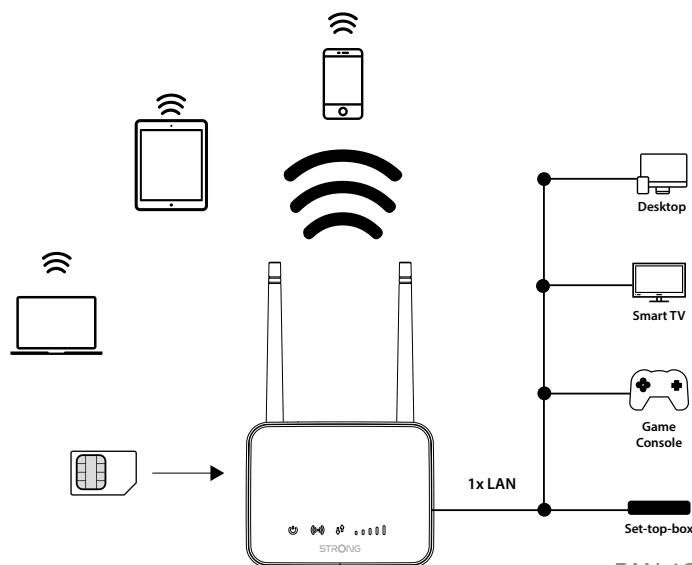

Hardware

Ethernet Port	1x 10/100M LAN port (Auto MDI/MDIX)
Buttons	WPS, Reset, Wi-Fi, Power
LEDs	Power, Wi-Fi, Internet, 4G LTE Signal Level, Ethernet
Power	External power supply, 12V / 1 A DC
Standards	IEEE 802.11n/g/b, IEEE 802.3, IEEE 802.3u

Software

Internet Protocol	IPv4/IPv6 Dual stack
Operation Modes	3G/4G Router, Wireless Router
DHCP	Server, Client
Port Forwarding	Yes
SIP ALG	Yes
Dynamic DNS	Dyndns, No-ip
Firewall Security	Port Filtering, Port Mapping, Port Forwarding, URL Filtering, DMZ, Rate Limiting
Management	Data Plan Management, Data Usage Statistics, Web UI Access, Ping & Trace Network Tools, Config Backup

Other specifications

Certification	CE
Package Contents	1x STRONG 4G LTE Router 350M 2x External Antennas 1x RJ45 Ethernet Cable 1x External Power Supply 1x Nano SIM Card Adapter* 1x Micro SIM Card Adapter* 1x Quick Installation Guide 1x Safety and Warranty Card
System Requirements	Windows 7, 8, 8.1, 10, Mac OS X, Linux, Internet Browser
Environment	Operating Temperature: -10 °C ~ +60 °C Storage Temperature: -20 °C ~ +85 °C Operating Humidity: 5%~95% non-condensing Storage Humidity: 5%~95% non-condensing
Dimensions in mm: (with antennas):	134 x 46,15 x 104,9 168,3 x 48,5 x 263,7
Weight in kg:	0,204

*SIM card not included

EAN 4GROUTER350M: 9120072375446

PCB : 10 pcs

In consequence of continuous research and development technical specifications, designs, pictures and appearance of products may change without notice. STRONG shall not be responsible in any manner relating to the logos, brands and/or trademarks displayed herein which are not registered by STRONG. All product names are trademarks or registered trademarks of their respective owners. Wi-Fi, WPA2, WPA are registered trademarks of Wi-Fi Alliance*. Data throughput, distance, signal range, and coverage area per m² are used only for reference and based on performance test results under normal use case conditions. Actual performances are not guaranteed and may vary due to differences in operating environments, distance and positioning of the products, mix of products used, building materials, wireless and electrical interferences and other adverse conditions.
© STRONG 2023. All rights reserved.