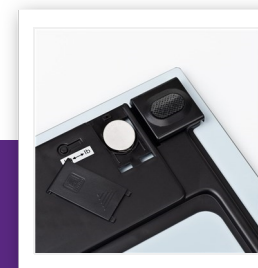

WG-2431

Personal scale

Weighs up to 150 kg - Silicone anti-slip surface

This personal scale weighs up to 150 kg and has an accuracy of 0.1 kg. The scale is extra safe to use thanks to the toughened safety glass and anti-slip surface. The weight is displayed on the easy to read LCD display.

Maximum capacity	150 kg
High accuracy	Yes, 0,1 kg
Easily readable display	Yes
Change-over switch	kg/g/lb/oz
Step-on technology	Yes
Overload warning	Yes
Low battery warning	Yes
Automatic shut-off	Yes
Non-slip feet	Yes
Battery included	Yes