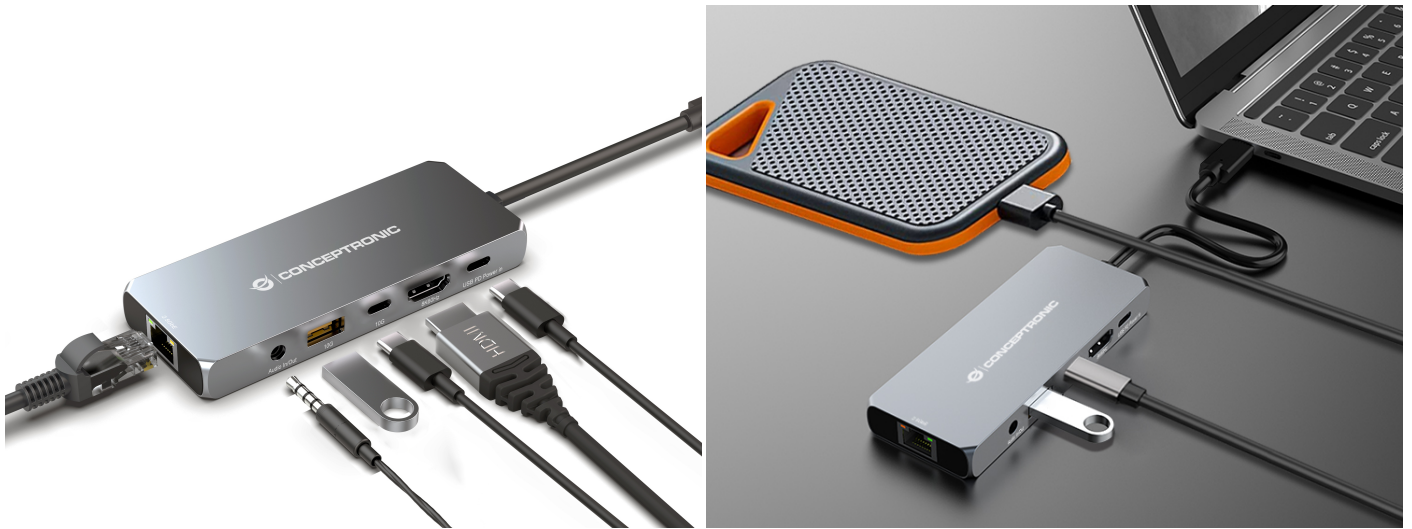

DONN22G 6-in-1 USB4 Docking Station, 40Gbps, 8K 60Hz HDMI, 2.5GbE LAN, USB-A 10Gbps, USB-C 10Gbps, 100W USB PD, Audio

Product Images

USB4
technology

100W
USB PD

8K60Hz
HDMI

2.5GbE

USB-C
10Gbps

USB-A
10Gbps

Audio

Short Description

1. 6-in-1 USB-C/USB4 to HDMI/2.5GbE/USB-C PD/USB-C 10Gbps/USB-A 10Gbps/Audio multiport adapter
2. USB4 technology with 40Gbps bandwidth, backwards compatible with USB 3.2, USB 2.0 and Thunderbolt 3
3. Supports HDMI resolution up to 8K 60Hz
4. Provides a 2.5 Gigabit Ethernet port with speeds up to 2500Mbps
5. Built-in Wake-on-LAN feature to startup computers remotely
6. Supports USB Power Delivery (PD) up to 100W
7. USB 3.2 Gen 2 SuperSpeed (10Gb/s)
8. 3.5mm audio combo jack
9. Multi-platform support: Windows, Mac OS, Chrome OS
10. Simple Plug and Play installation

Description

Expand your device's USB-C capacity with the 6-in-1 USB4 Docking Station. The device offers HDMI, 2.5GbE, USB-C PD, USB-C 10Gbps, USB-A 10Gbps, and Audio ports. USB4 technology provides upstream bandwidth of up to 40Gbps, ensuring all ports work simultaneously, with seamless performance.

Connect your USB-C enabled laptops, tablets, or smartphones to an HDMI-enabled display using the docking station, and enjoy stunning 8K Ultra HD resolution at a smooth 60Hz refresh rate. Moreover, the docking station features a built-in 3.5mm audio combo jack, making it easy to connect your headset or speakers.