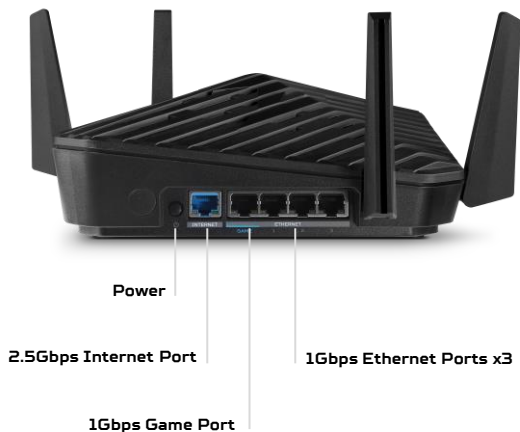

Predator Connect W6 Wi-Fi 6 Router

Predator Logo

Antennas x 6

IT LIES WITHIN

	Cover (Top)	Bottom Cover	Antennas	LED
Color	Black	Black	Black	RGB
Material	Plastic	Plastic	Plastic	Plastic
Finish	Textured and Gloss	Textured	Matte with High Gloss	Textured