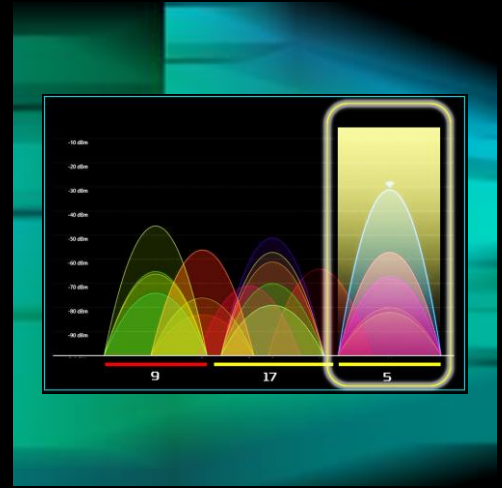

4. Predator Connect APP

Unify control over various Predator Connect Series Routers with a single APP. Available on iOS and Android.

5. Adjust Your Signal

Calibrate coverage of your Wi-Fi signal to your PC by adjusting the antennas accordingly. The LED on the router indicates the strength with blue for good, yellow: medium, and obviously, red is bad.