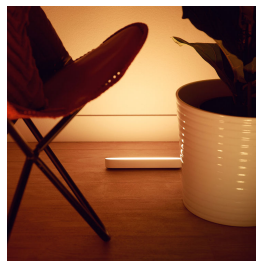

Highlights

Full control with the Hue bridge

Connect your Philips Hue lights with the bridge to unlock the endless possibilities of the system.

Display Hue Play your way

The Philips Hue Play light bar can be mounted to a wall or TV, laid flat on any surface or stood upright. A versatile smart light, it makes the perfect accent piece for any living room, entertainment space or media room.

Decorate with smart lights

Transform the atmosphere of your home with just the touch of a button. Use over 16 million colours and 50,000 shades of cool to warm white light to create special moments, set the mood for a party, or simply wind down for the evening.

Mount behind your TV

Mount the Philips Hue Play smart light bar behind your screen using the included clips and double-sided tape to instantly create beautiful backlighting in the colour of your choice.

Create your ambience

Set the right ambience for any moment and decorate your home with warm to cool white light. Enjoy different styles throughout the year, whether it's the crisp white light reminding you of a spring breeze, the warm white light of a summer sun or the ice-cool daylight of winter. Connection with the Philips Hue bridge is required for this functionality.