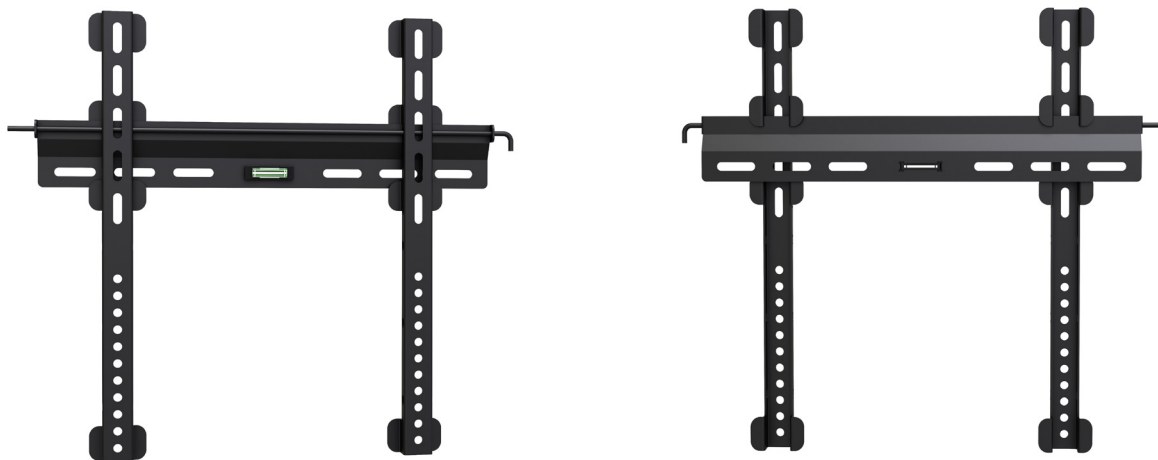

32"-55" display Ultra-slim, fixed wall mount

DELTAACO

A NORDIC BRAND

PRODUCT DATA

Product Category:	Fixed TV Wall Mount
Material:	Steel
Metal Sheet Thickness:	Wall Plate THK=2mm cold-rolled sheet, Bracket Arm THK=2mm cold-rolled sheet (Wall Plate THK=0.079" cold-rolled sheet, Bracket Arm THK=0.079" cold-rolled sheet)
Surface Finish:	Powder Coating
Color:	Fine Texture Black
Dimensions:	19x450x440mm
Fit Screen Size:	32"-55"
Mounting Hole Pattern :	VESA & Universal
VESA Compatible:	200x200,300x300,400x200,400x400
Max. VESA:	420x410mm
Weight Capacity:	55kg
Strength Tested:	3 Times Approved
Profile:	19mm
Installation:	Solid Wall, Double Stud(406mm)
Panel Type:	Detachable Panel
Wall Plate Type:	Fixed Wall Plate
Cable Management:	No
Anti-theft:	No
Bubble Level:	Built-in Bubble Level (Integrated on Wall Plate)

LOGISTICS DATA

Article number:	ARM-1102
Brand:	DELTAACO
EAN Code:	7333048042828
Country of origin:	China
Custom tariff number:	83024900
Master carton packing unit:	10 pcs
Master carton gross weight:	17 kg
Master carton dimensions:	57 x 34.5 x 23 cm
Package type:	Box
Package weight:	1.6 kg
Package dimensions:	56 x 16.5 x 4 cm

PACKAGING

Package contents:	Wall mount, mounting kit for wall, mounting kit for display and manual
-------------------	--

-Image may differ from the actual package

Drawing