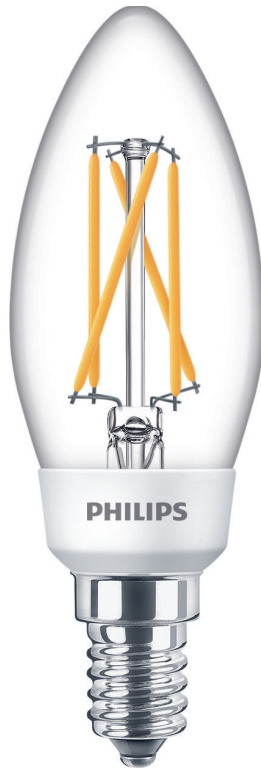

PHILIPS

Bulb

LED

5-2.5-1 W-40-18-9 W

E14

Warm White/Flame

8718699772154

State-of-the-art LED for the home

Highlights

Perfect for decorative fixtures

Modern lighting in Philips LED candles for use in decorative fixtures, such as in chandeliers, ceiling fans, vanity strips and post lights.

Three light settings (SSDL)

All-in one replacement bulb that changes between three different brightness levels of Daylight, all with your existing switch.

Start simple with smart Wi-Fi LED

It's easy to get started with smart lighting. Simply screw in your bulb, download the WIZ app and follow the steps. And you're ready to go! Need more help? Get live in-app chat support.

Specifications

Bulb characteristics

- Dimmable: No
- Intended use: Indoor
- Lamp shape: Non-directional candle
- Socket: E14
- Technology: LED
- Type of glass: Clear

Lamp dimensions

- Height: 10.6 cm
- Weight: 0.03 kg
- Width: 3.6 cm