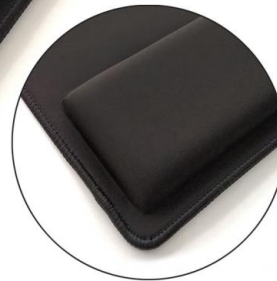

## 520-35

EAN:

5705730520358

Sandberg Desk Pad Pro XXL is the perfect underlay for your keyboard and mouse. Stays in place thanks to the non-slip underside, even when you make rapid mouse movements or keystrokes. Features a built-in and comfortable wrist support. The support is there to relieve strain on your wrist when using the keyboard and mouse. Stitched edges to avoid fraying.

## Specifications

Anti-slip rubber on bottom side  
Locked edge  
Dimensions: 712 x 350 x 23 mm

Support and download:  
<https://sandberg.world/support/Gel-Desk-Pad-Pro-XXL>