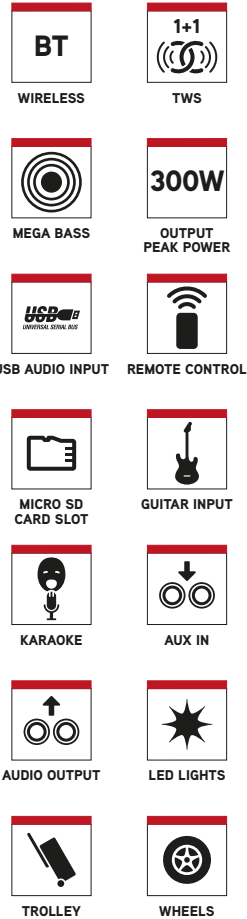

WILDDUB 1

8" WOOFER TROLLEY SPEAKER

GIFTBOX: 8435430620115

PVP: 219 €

DESCRIPTION

- Full Bluetooth-compatible DJ music system, 300W of power and excellent sound quality.
- Thanks to its wheels it's easy to transport and move around.
- Equipped with Micro SD, USB, AUX IN audio inputs and compatible with True Wireless Stereo Bluetooth technology, which allows you to wirelessly connect two sound devices of the WILDDUB family.
- It also has audio output, which lets you connect several devices in series via cable.
- This system turns anywhere into a nightclub and is fabulous for parties.

MAIN CHARACTERISTICS

- 2 x 8" woofer speaker
- 2 x 3" tweeter speaker
- Output power: 300W
- Megabass function
- Compatible with bluetooth
- TWS (True Wireless Stereo)
- USB / Micro SD / AUX inputs
- Audio output
- Microphone input
- Guitar input
- LED screen
- LED lights
- RMS: 80W
- Lithium battery 11.1V/5.2A
- Working time: 7 hours*
- Input voltage: AC100V-240V 50/60Hz
- Frequency range: 20Hz - 20kHz

PACKAGE CONTENTS

- WILDDUB 1
- Remote control (batteries not included)
- AC charging cable
- Audio cable
- User's manual
- 3 years warranty card

LOGISTIC DATA

Dimensions (mm) and weight (kg)

	W	D	H	kg
- Package:	294	290	840	11.45
- Product:	270	235	795	10.35