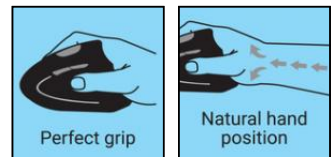

Wired Vertical Mouse

Item no.:

630-14

EAN:

5705730630149

The Sandberg Wired Vertical Mouse Pro is an ergonomic alternative to a traditional computer mouse. The mouse is, so to speak, overturned on the side and the shape adapted to the grip of your hand, so that you get a more natural grip of the mouse. This alleviates the pressure on your wrist significantly, and thereby, reducing the risk for pain and joint injuries. Connect the mouse to a USB port in your computer, and it works instantly.

 More information:
 www.sandberg.world

Sandberg Wired Vertical Mouse

Specifications

USB interface
6 buttons
Scroll wheel
Optical sensor
Resolution: 800 / 1200 / 1600 / 2400 DPI
Cable length 1.5 metres

Compatible with: